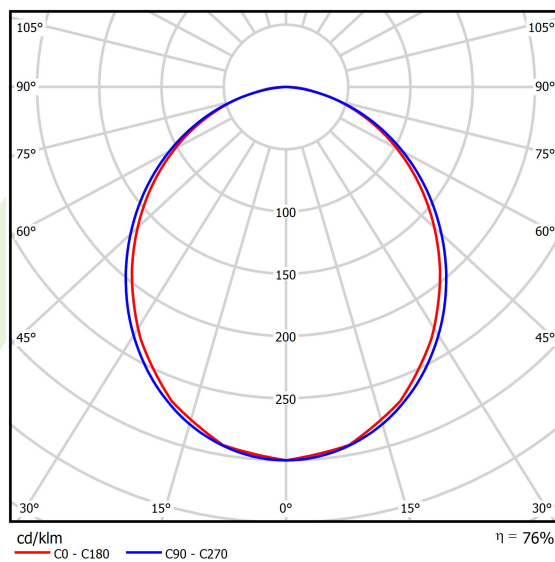

Product: X-LINE SLIGHT L-DOWN LED 2600 PLX E 04 840 / L-1134MM S-1,5M

Index: 19.4085.2321.04

Description

Linear luminaire with minimized width. Made of 34 mm wide and 68 mm high aluminum profile. Mounted on slings. Direct light distribution. The optical system is fulfilled by an aperture recessed into the body, facing the end cap. Available opal smooth or microprismatic diffuser made of PMMA. Luminaire in single version. Available colours: anodized aluminum, black (RAL 9005), grey (RAL 9006), white (RAL 9016) or any RAL colour on request. End cap aluminum, painted in the colour of the body. Application of luminaires typically for offices, public spaces, community areas in multi-family buildings. There is the possibility of fitting a luminaire with a sound-absorbing housing.

Product information

Category	Surface mounted luminaires
Family	X-LINE SLIGHT LED
Name	X-LINE SLIGHT L-DOWN LED 2600 PLX E 04 840 / L-1134MM S-1,5M
Index	19.4085.2321.04
EAN	5902107527747

Light and electrical data

Light source	LED
Luminous flux LED [lm]	3018
LED power [W]	13,8
Luminaire luminous flux [lm]	2263,5
Power of luminaire [W]	15,7
Luminaire's light efficiency [lm/W]	144,2
Color of the light [K]	4000
CRI	>80
SDCM (LED sources)	3
Beam angle [°]	(C0-C180) / (C90-C270) - 99,6° / 103°
Photobiological risk class (IEC/EN 62471)	RG0
Protection against electric shock	I
Protection degree	IP40
Voltage	220..240 V, 50..60 Hz
Lifetime of LED sources [h]	80000
Lx/By	L80/B10
Operating temperature range [°C]	5 ÷ 35
Driver	standard on/off (E)
Power factor cos φ	>0,95
Circuit load capacity	25 (B10), 40 (B16), 39 (C10), 62 (C16)

Mechanical data

Assembly	surface mounted on slings
Material	aluminum
Color	RAL 9005 (black)
Diffuser	PLX (PMMA opal)
Impact resistant	IK04
Weight [kg]	1,73
Dimensions [mm]	1134 x 34 x 68

A graph of light