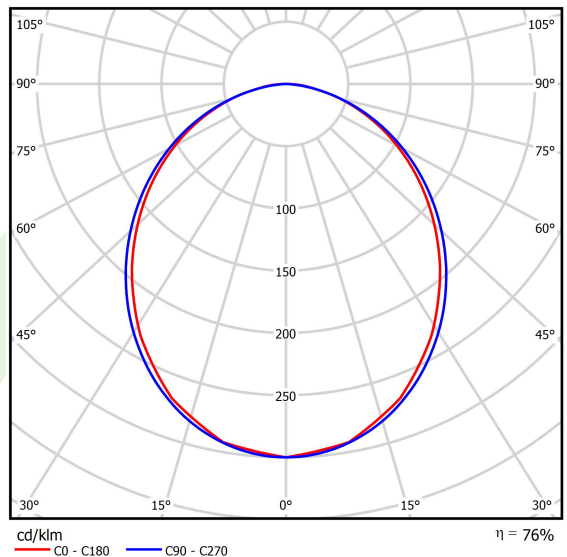

Product: X-LINE SLIGHT L-DOWN LED 2600 PLX EDD 34 830 / L-1134MM S-1,5M

Index: 19.4085.2313.34

Description

Linear luminaire with minimized width. Made of 34 mm wide and 68 mm high aluminum profile. Mounted on slings. Direct light distribution. The optical system is fulfilled by an aperture recessed into the body, facing the end cap. Available opal smooth or microprismatic diffuser made of PMMA. Luminaire in single version. Available colours: anodized aluminum, black (RAL 9005), grey (RAL 9006), white (RAL 9016) or any RAL colour on request. End cap aluminum, painted in the colour of the body. Application of luminaires typically for offices, public spaces, community areas in multi-family buildings. There is the possibility of fitting a luminaire with a sound-absorbing housing.

Product information

Category	Surface mounted luminaires
Family	X-LINE SLIGHT LED
Name	X-LINE SLIGHT L-DOWN LED 2600 PLX EDD 34 830 / L-1134MM S-1,5M
Index	19.4085.2313.34

Light and electrical data

Light source	LED
Luminous flux LED [lm]	2808
LED power [W]	13,8
Luminaire luminous flux [lm]	2106
Power of luminaire [W]	15,7
Luminaire's light efficiency [lm/W]	134,1
Color of the light [K]	3000
CRI	>80
SDCM (LED sources)	3
Beam angle [°]	(C0-C180) / (C90-C270) - 99,6° / 103°
Photobiological risk class (IEC/EN 62471)	RG0
Protection against electric shock	I
Protection degree	IP40
Voltage	220..240 V, 50..60 Hz
Lifetime of LED sources [h]	80000
Lx/By	L80/B10
Operating temperature range [°C]	5 ÷ 35
Driver	DIM DALI (EDD)
Power factor cos φ	>0,95
Circuit load capacity	17 (B10), 28 (B16), 26 (C10), 41 (C16)

Mechanical data

Assembly	surface mounted on slings
Material	aluminum
Color	RAL 9016 (white)
Diffuser	PLX (PMMA opal)
Impact resistant	IK04
Dimensions [mm]	1134 x 34 x 68

A graph of light

Accessories

Index 19.4085.0004.00
 Name X-LINE SLIGHT SOUND
 ABSORBENT L-1134MM RED