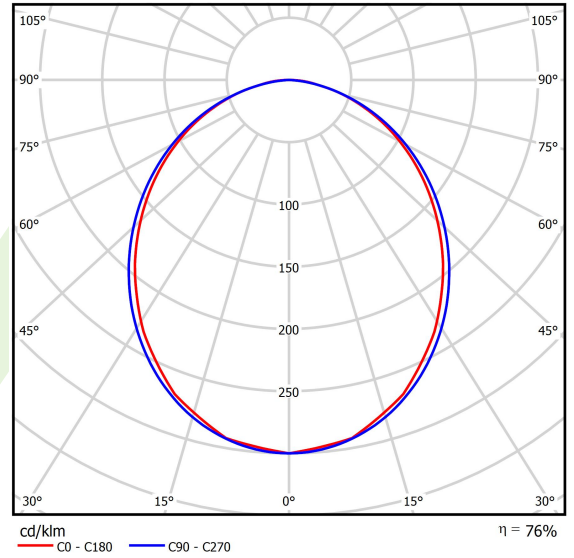

Mechanical data

Assembly	surface mounted on slings
Material	aluminum
Color	RAL 9006 (grey)
Diffuser	PLX (PMMA opal)
Impact resistant	IK04
Dimensions [mm]	1134 x 34 x 68

A graph of light