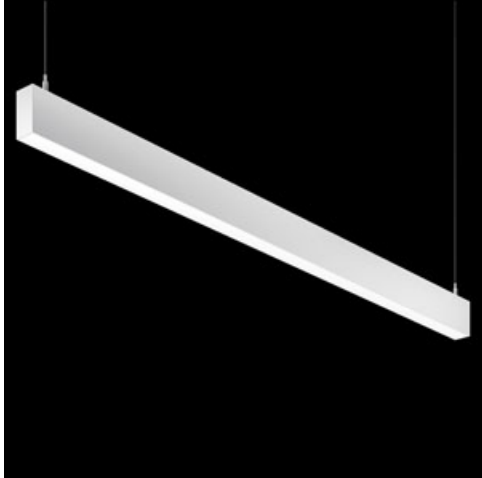

Product: X-LINE SLIGHT L-DOWN LED 2600 PLX E 34 830 / L-1134MM S-1,5M

Index: 19.4085.2311.34

Description

Linear luminaire with minimized width. Made of 34 mm wide and 68 mm high aluminum profile. Mounted on slings. Direct light distribution. The optical system is fulfilled by an aperture recessed into the body, facing the end cap. Available opal smooth or microprismatic diffuser made of PMMA. Luminaire in single version. Available colours: anodized aluminum, black (RAL 9005), grey (RAL 9006), white (RAL 9016) or any RAL colour on request. End cap aluminum, painted in the colour of the body. Application of luminaires typically for offices, public spaces, community areas in multi-family buildings. There is the possibility of fitting a luminaire with a sound-absorbing housing.

Product information

Category	Surface mounted luminaires
Family	X-LINE SLIGHT LED
Name	X-LINE SLIGHT L-DOWN LED 2600 PLX E 34 830 / L-1134MM S-1,5M
Index	19.4085.2311.34

Light and electrical data

Light source	LED
Luminous flux LED [lm]	2808
LED power [W]	13,8
Luminaire luminous flux [lm]	2106
Power of luminaire [W]	15,7
Luminaire's light efficiency [lm/W]	134,1
Color of the light [K]	3000
CRI	>80
SDCM (LED sources)	3
Beam angle [°]	(C0-C180) / (C90-C270) - 99,6° / 103°
Photobiological risk class (IEC/EN 62471)	RG0
Protection against electric shock	I
Protection degree	IP40
Voltage	220..240 V, 50..60 Hz
Lifetime of LED sources [h]	80000
Lx/By	L80/B10
Operating temperature range [°C]	5 ÷ 35
Driver	standard on/off (E)
Power factor cos φ	>0,95
Circuit load capacity	25 (B10), 40 (B16), 39 (C10), 62 (C16)

Mechanical data

Assembly	surface mounted on slings
Material	aluminum
Color	RAL 9016 (white)
Diffuser	PLX (PMMA opal)
Impact resistant	IK04
Dimensions [mm]	1134 x 34 x 68

A graph of light

Accessories

Index 19.4085.0004.00