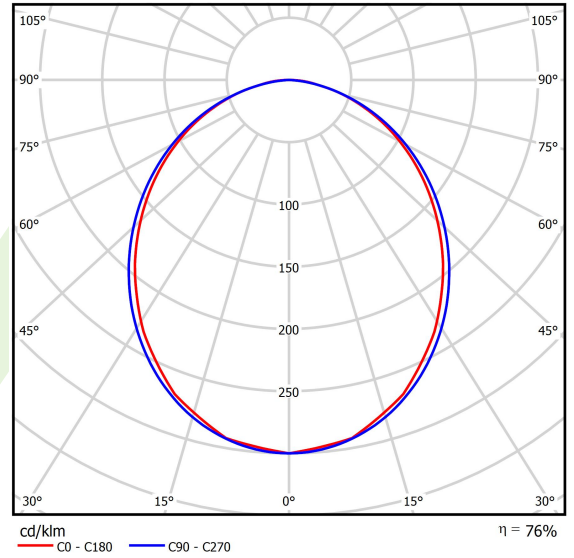

## Light and electrical data

Light source	LED
Luminous flux LED [lm]	2808
LED power [W]	13,8
Luminaire luminous flux [lm]	2106
Power of luminaire [W]	15,7
Luminaire's light efficiency [lm/W]	134,1
Color of the light [K]	3000
CRI	>80
SDCM (LED sources)	3
Beam angle [°]	(C0-C180) / (C90-C270) - 99,6° / 103°
Photobiological risk class (IEC/EN 62471)	RG0
Protection against electric shock	I
Protection degree	IP40
Voltage	220..240 V, 50..60 Hz
Lifetime of LED sources [h]	80000
Lx/By	L80/B10
Operating temperature range [°C]	5 ÷ 35
Driver	standard on/off (E)
Power factor cos φ	>0,95
Circuit load capacity	25 (B10), 40 (B16), 39 (C10), 62 (C16)

## A graph of light