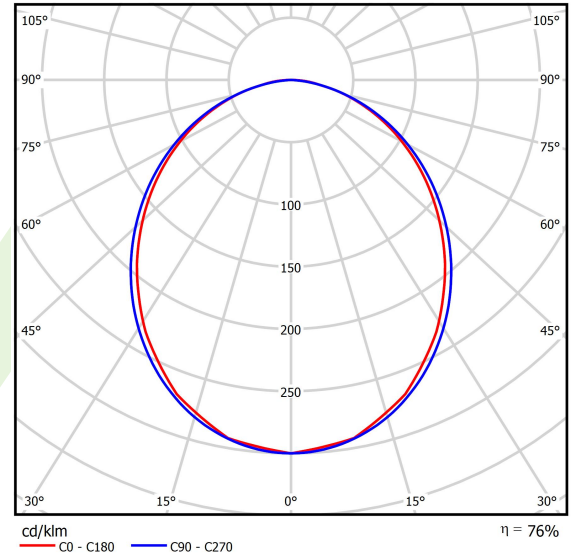

Mechanical data

Assembly	surface mounted on slings
Material	aluminum
Color	RAL 9006 (grey)
Diffuser	PLX (PMMA opal)
Impact resistant	IK04
Dimensions [mm]	572 x 34 x 68

A graph of light