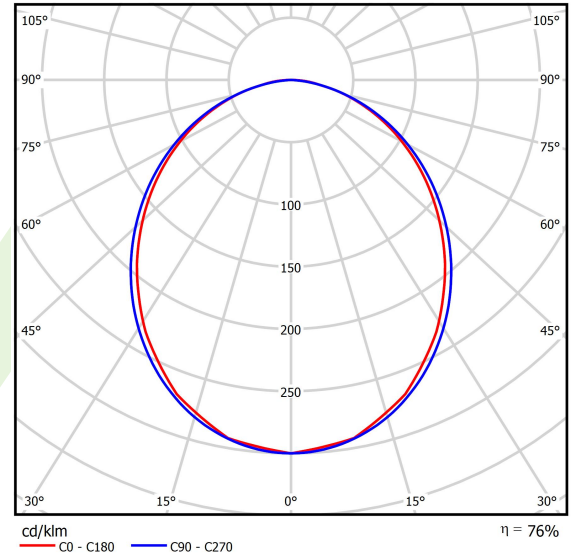

## Light and electrical data

Light source	LED
Luminous flux LED [lm]	2395,1
LED power [W]	11,4
Luminaire luminous flux [lm]	1796,3
Power of luminaire [W]	13,4
Luminaire's light efficiency [lm/W]	134,1
Color of the light [K]	4000
CRI	>80
SDCM (LED sources)	3
Beam angle [°]	(C0-C180) / (C90-C270) - 99,6° / 103°
Photobiological risk class (IEC/EN 62471)	RG0
Protection against electric shock	I
Protection degree	IP40
Voltage	220..240 V, 50..60 Hz
Lifetime of LED sources [h]	80000
Lx/By	L80/B10
Operating temperature range [°C]	5 ÷ 35
Driver	standard on/off (E)
Power factor cos φ	>0,95
Circuit load capacity	46 (B10), 74 (B16), 72 (C10), 115 (C16)

## A graph of light