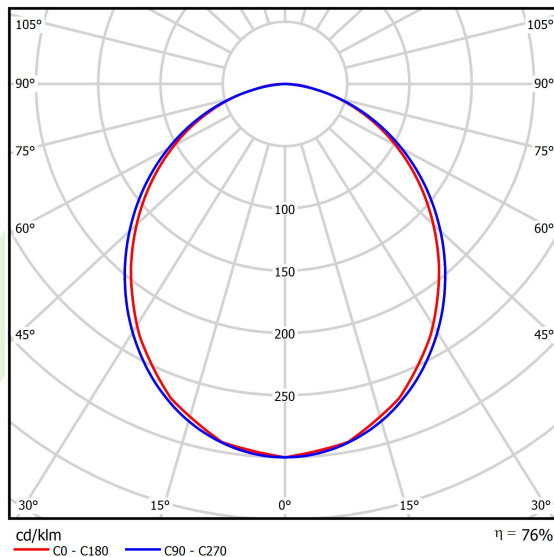

Product: X-LINE SLIGHT L-DOWN LED 1300 PLX EDD 21 840 / L-572MM S-1,5M

Index: 19.4085.1123.21

Description

Linear luminaire with minimized width. Made of 34 mm wide and 68 mm high aluminum profile. Mounted on slings. Direct light distribution. The optical system is fulfilled by an aperture recessed into the body, facing the end cap. Available opal smooth or microprismatic diffuser made of PMMA. Luminaire in single version. Available colours: anodized aluminum, black (RAL 9005), grey (RAL 9006), white (RAL 9016) or any RAL colour on request. End cap aluminum, painted in the colour of the body. Application of luminaires typically for offices, public spaces, community areas in multi-family buildings. There is the possibility of fitting a luminaire with a sound-absorbing housing.

Product information

Category	Surface mounted luminaires
Family	X-LINE SLIGHT LED
Name	X-LINE SLIGHT L-DOWN LED 1300 PLX EDD 21 840 / L-572MM S-1,5M
Index	19.4085.1123.21

Light and electrical data

Light source	LED
Luminous flux LED [lm]	1508,9
LED power [W]	6,9
Luminaire luminous flux [lm]	1131,7
Power of luminaire [W]	8,6
Luminaire's light efficiency [lm/W]	131,6
Color of the light [K]	4000
CRI	>80
SDCM (LED sources)	3
Beam angle [°]	(C0-C180) / (C90-C270) - 99,6° / 103°
Photobiological risk class (IEC/EN 62471)	RG0
Protection against electric shock	I
Protection degree	IP40
Voltage	220..240 V, 50..60 Hz
Lifetime of LED sources [h]	80000
Lx/By	L80/B10
Operating temperature range [°C]	5 ÷ 35
Driver	DIM DALI (EDD)
Power factor cos φ	>0,95
Circuit load capacity	20 (B10), 31 (B16), 33 (C10), 53 (C16)

Mechanical data

Assembly	surface mounted on slings
Material	aluminum
Color	RAL 9006 (grey)
Diffuser	PLX (PMMA opal)
Impact resistant	IK04
Dimensions [mm]	572 x 34 x 68

A graph of light

Accessories

Index 19.4085.0001.00
 Name X-LINE SLIGHT SOUND
 ABSORBENT L-572MM RED