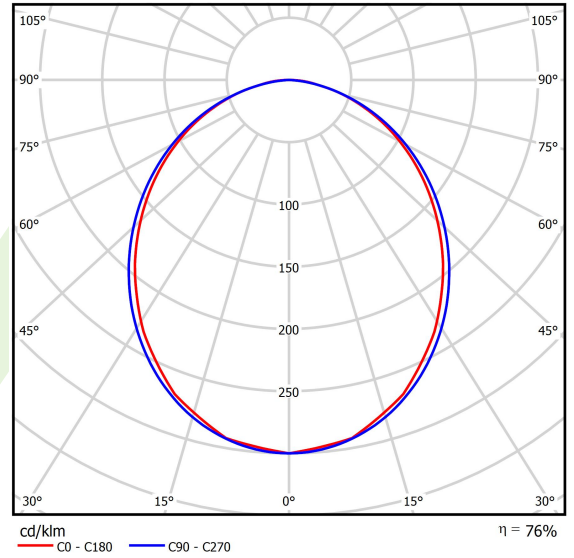

Mechanical data

Assembly	surface mounted on slings
Material	aluminum
Color	anodised aluminum
Diffuser	PLX (PMMA opal)
Impact resistant	IK04
Dimensions [mm]	572 x 34 x 68

A graph of light