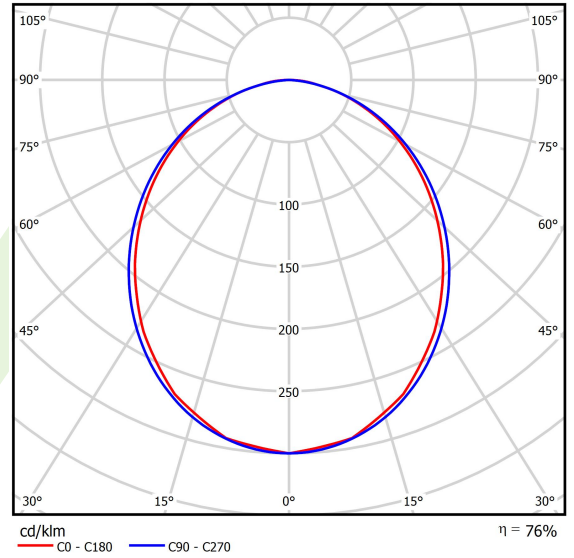

Mechanical data

Assembly	surface mounted on slings
Material	aluminum
Color	RAL 9016 (white)
Diffuser	PLX (PMMA opal)
Impact resistant	IK04
Dimensions [mm]	572 x 34 x 68

A graph of light