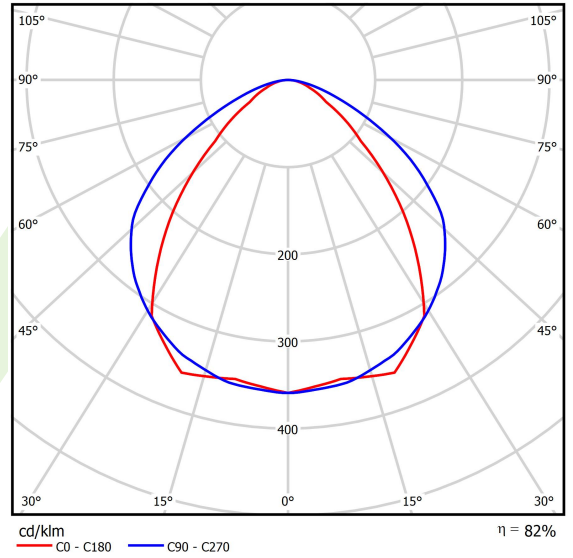

Mechanical data

Assembly	surface mounted on slings
Material	aluminum
Color	RAL 9006 (grey)
Diffuser	Micro-PRM (micro-prismatic diffuser PMMA)
Impact resistant	IK04
Dimensions [mm]	1693 x 34 x 68

A graph of light