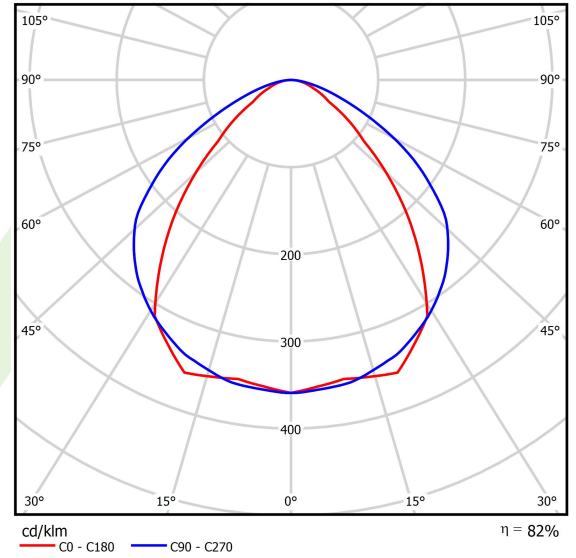

## Light and electrical data

Light source	LED
Luminous flux LED [lm]	4527
LED power [W]	20,7
Luminaire luminous flux [lm]	3689,5
Power of luminaire [W]	23,5
Luminaire's light efficiency [lm/W]	157
Color of the light [K]	4000
CRI	>80
SDCM (LED sources)	3
Beam angle [°]	(C0-C180) / (C90-C270) - 86,2° / 111°
Photobiological risk class (IEC/EN 62471)	RG0
Protection against electric shock	I
Protection degree	IP40
Voltage	220..240 V, 50..60 Hz
Lifetime of LED sources [h]	80000
Lx/By	L80/B10
Operating temperature range [°C]	5 ÷ 35
Driver	DIM DALI (EDD)
Power factor cos φ	>0,95
Circuit load capacity	17 (B10), 28 (B16), 26 (C10), 41 (C16)

## A graph of light