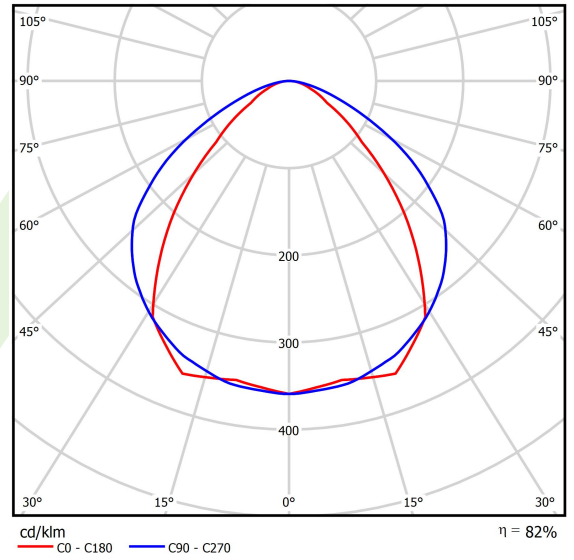

Mechanical data

Assembly	surface mounted on slings
Material	aluminum
Color	RAL 9016 (white)
Diffuser	Micro-PRM (micro-prismatic diffuser PMMA)
Impact resistant	IK04
Weight [kg]	2,36
Dimensions [mm]	1693 x 34 x 68

A graph of light