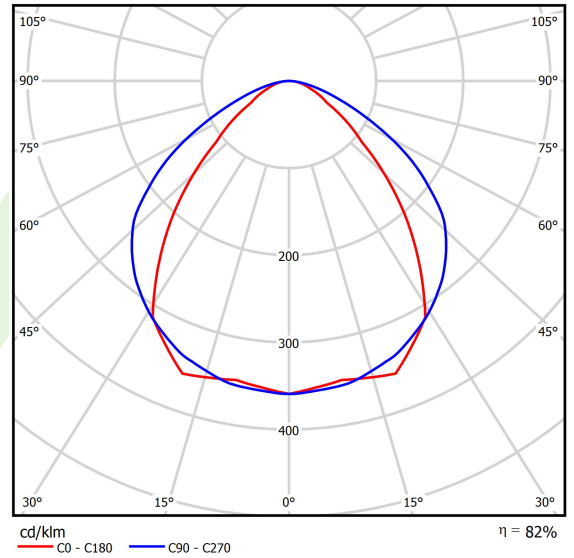

Mechanical data

Assembly	surface mounted on slings
Material	aluminum
Color	RAL 9016 (white)
Diffuser	Micro-PRM (micro-prismatic diffuser PMMA)
Impact resistant	IK04
Weight [kg]	2,36
Dimensions [mm]	1693 x 34 x 68

A graph of light