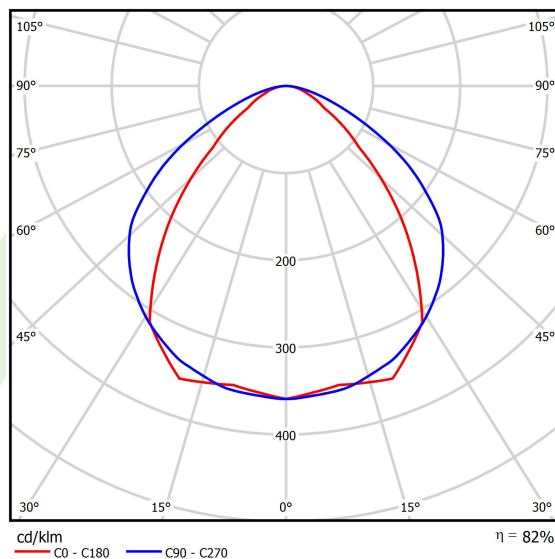

Mechanical data

Assembly	surface mounted on slings
Material	aluminum
Color	RAL 9016 (white)
Diffuser	Micro-PRM (micro-prismatic diffuser PMMA)
Impact resistant	IK04
Dimensions [mm]	1693 x 34 x 68

A graph of light