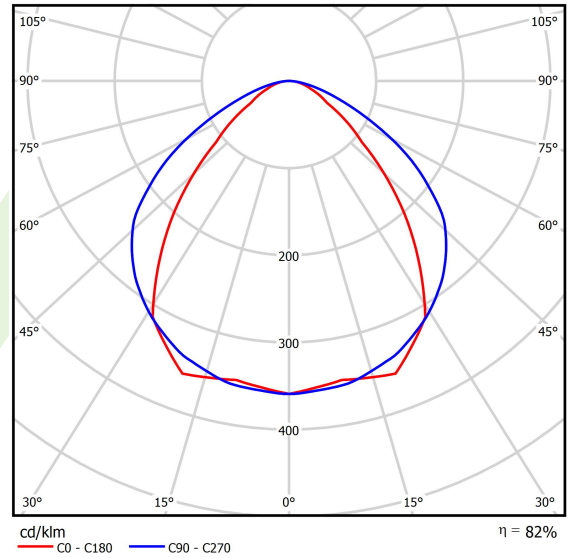

Mechanical data

Assembly	surface mounted on slings
Material	aluminum
Color	anodised aluminum
Diffuser	Micro-PRM (micro-prismatic diffuser PMMA)
Impact resistant	IK04
Weight [kg]	2,32
Dimensions [mm]	1693 x 34 x 68

A graph of light