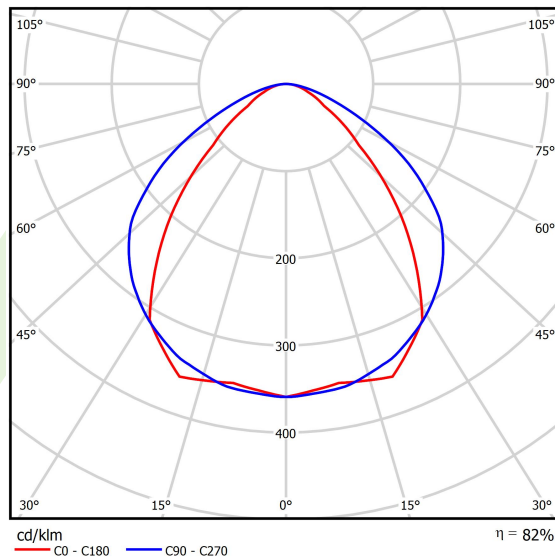

## Light and electrical data

Light source	LED
Luminous flux LED [lm]	4527
LED power [W]	20,7
Luminaire luminous flux [lm]	3689,5
Power of luminaire [W]	23,5
Luminaire's light efficiency [lm/W]	157
Color of the light [K]	4000
CRI	>80
SDCM (LED sources)	3
Beam angle [°]	(C0-C180) / (C90-C270) - 86,2° / 111°
Photobiological risk class (IEC/EN 62471)	RG0
Protection against electric shock	I
Protection degree	IP40
Voltage	220..240 V, 50..60 Hz
Lifetime of LED sources [h]	80000
Lx/By	L80/B10
Operating temperature range [°C]	5 ÷ 35
Driver	standard on/off (E)
Power factor cos φ	>0,95
Circuit load capacity	12 (B10), 19 (B16), 20 (C10), 32 (C16)

## A graph of light