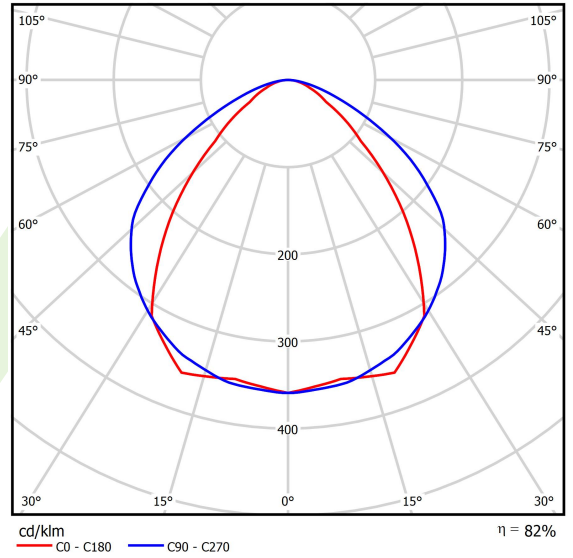

Mechanical data

Assembly	surface mounted on slings
Material	aluminum
Color	anodised aluminum
Diffuser	Micro-PRM (micro-prismatic diffuser PMMA)
Impact resistant	IK04
Dimensions [mm]	1693 x 34 x 68

A graph of light