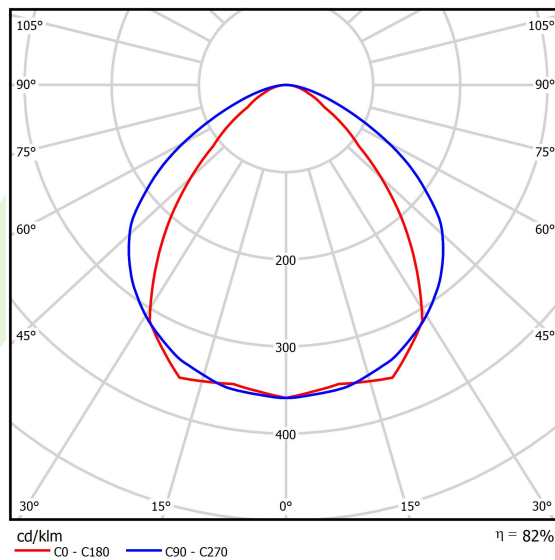

## Light and electrical data

Light source	LED
Luminous flux LED [lm]	4790
LED power [W]	22,8
Luminaire luminous flux [lm]	3903,9
Power of luminaire [W]	25,9
Luminaire's light efficiency [lm/W]	150,7
Color of the light [K]	4000
CRI	>80
SDCM (LED sources)	3
Beam angle [°]	(C0-C180) / (C90-C270) - 86,2° / 111°
Photobiological risk class (IEC/EN 62471)	RG0
Protection against electric shock	I
Protection degree	IP40
Voltage	220..240 V, 50..60 Hz
Lifetime of LED sources [h]	80000
Lx/By	L80/B10
Operating temperature range [°C]	5 ÷ 35
Driver	standard on/off (E)
Power factor cos φ	>0,95
Circuit load capacity	25 (B10), 40 (B16), 39 (C10), 62 (C16)

## A graph of light