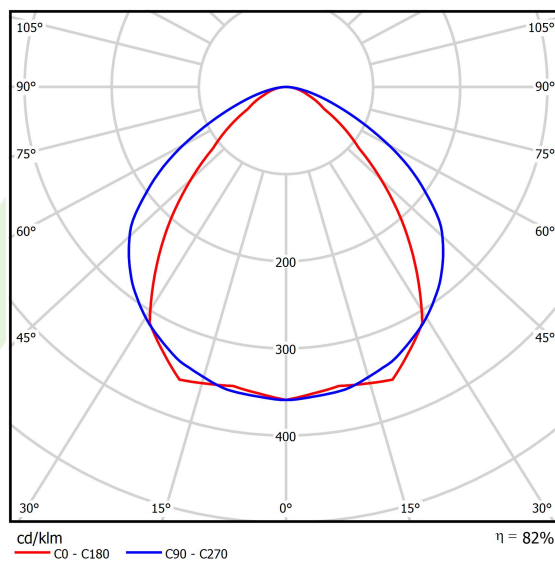

Mechanical data

Assembly	surface mounted on slings
Material	aluminum
Color	RAL 9016 (white)
Diffuser	Micro-PRM (micro-prismatic diffuser PMMA)
Impact resistant	IK04
Weight [kg]	1,76
Dimensions [mm]	1134 x 34 x 68

A graph of light