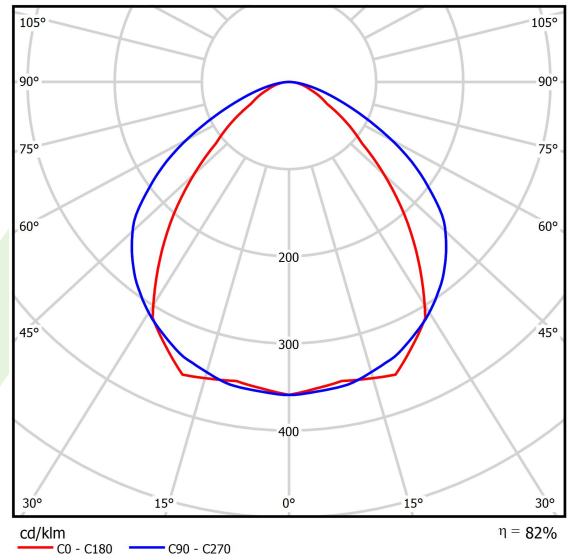

## Light and electrical data

Light source	LED
Luminous flux LED [lm]	4790
LED power [W]	22,8
Luminaire luminous flux [lm]	3903,9
Power of luminaire [W]	25,9
Luminaire's light efficiency [lm/W]	150,7
Color of the light [K]	4000
CRI	>80
SDCM (LED sources)	3
Beam angle [°]	(C0-C180) / (C90-C270) - 86,2° / 111°
Photobiological risk class (IEC/EN 62471)	RG0
Protection against electric shock	I
Protection degree	IP40
Voltage	220..240 V, 50..60 Hz
Lifetime of LED sources [h]	80000
Lx/By	L80/B10
Operating temperature range [°C]	5 ÷ 35
Driver	standard on/off (E)
Power factor cos φ	>0,95
Circuit load capacity	25 (B10), 40 (B16), 39 (C10), 62 (C16)

## A graph of light