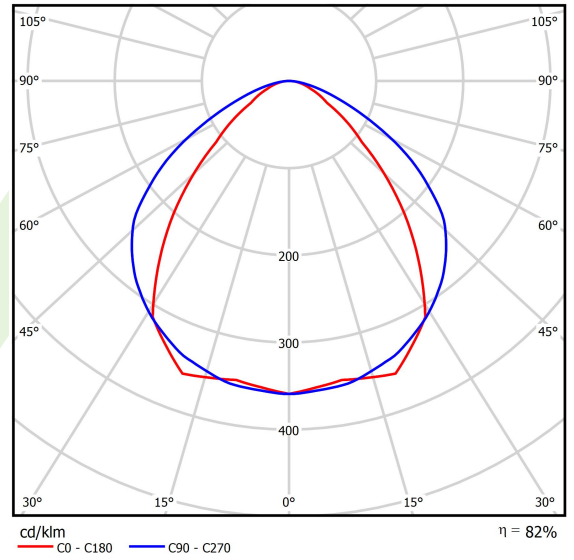

Mechanical data

Assembly	surface mounted on slings
Material	aluminum
Color	anodised aluminum
Diffuser	Micro-PRM (micro-prismatic diffuser PMMA)
Impact resistant	IK04
Weight [kg]	1,63
Dimensions [mm]	1134 x 34 x 68

A graph of light