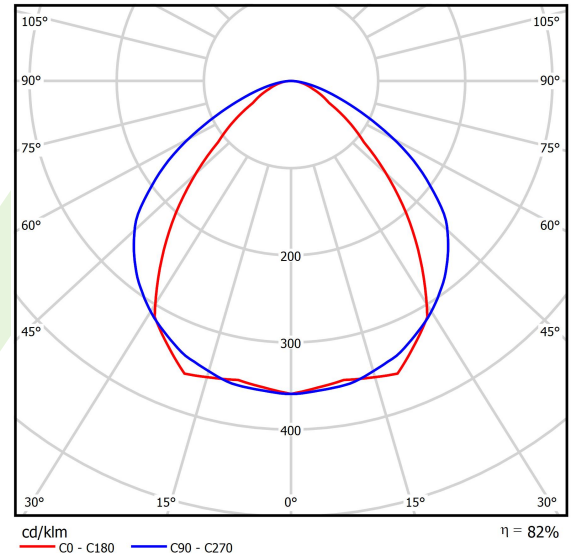

Mechanical data

Assembly	surface mounted on slings
Material	aluminum
Color	RAL 9005 (black)
Diffuser	Micro-PRM (micro-prismatic diffuser PMMA)
Impact resistant	IK04
Weight [kg]	1,7
Dimensions [mm]	1134 x 34 x 68

A graph of light