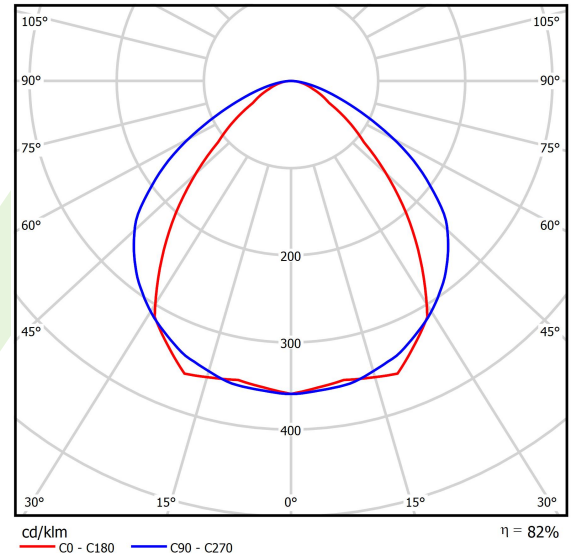

## Light and electrical data

Light source	LED
Luminous flux LED [lm]	4790
LED power [W]	22,8
Luminaire luminous flux [lm]	3903,9
Power of luminaire [W]	25,9
Luminaire's light efficiency [lm/W]	150,7
Color of the light [K]	4000
CRI	>80
SDCM (LED sources)	3
Beam angle [°]	(C0-C180) / (C90-C270) - 86,2° / 111°
Photobiological risk class (IEC/EN 62471)	RG0
Protection against electric shock	I
Protection degree	IP40
Voltage	220..240 V, 50..60 Hz
Lifetime of LED sources [h]	80000
Lx/By	L80/B10
Operating temperature range [°C]	5 ÷ 35
Driver	standard on/off (E)
Power factor cos φ	>0,95
Circuit load capacity	25 (B10), 40 (B16), 39 (C10), 62 (C16)

## A graph of light