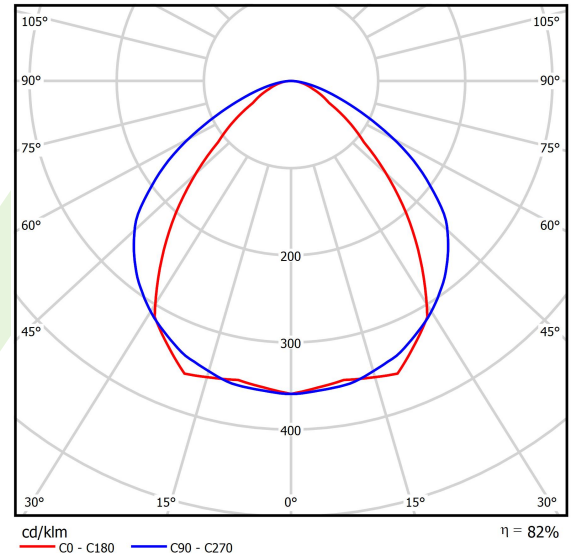

Mechanical data

Assembly	surface mounted on slings
Material	aluminum
Color	RAL 9016 (white)
Diffuser	Micro-PRM (micro-prismatic diffuser PMMA)
Impact resistant	IK04
Weight [kg]	1,9
Dimensions [mm]	1134 x 34 x 68

A graph of light