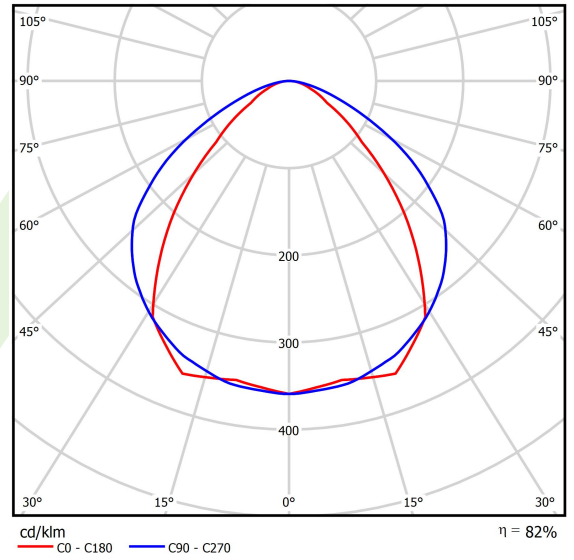

Mechanical data

Assembly	surface mounted on slings
Material	aluminum
Color	RAL 9016 (white)
Diffuser	Micro-PRM (micro-prismatic diffuser PMMA)
Impact resistant	IK04
Weight [kg]	1,9
Dimensions [mm]	1134 x 34 x 68

A graph of light