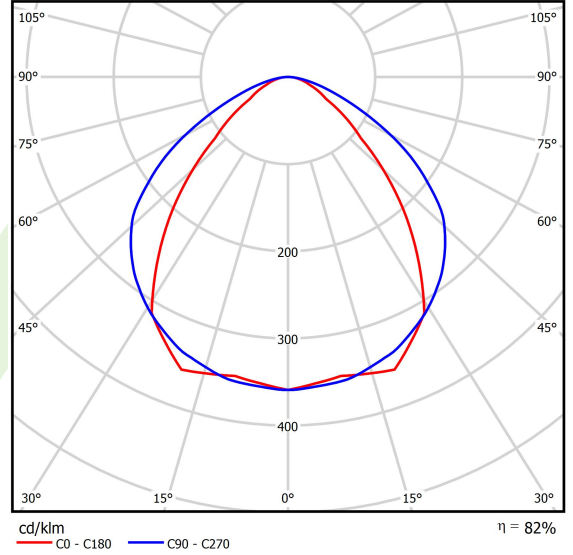

Mechanical data

Assembly	surface mounted on slings
Material	aluminum
Color	RAL 9006 (grey)
Diffuser	Micro-PRM (micro-prismatic diffuser PMMA)
Impact resistant	IK04
Dimensions [mm]	1134 x 34 x 68

A graph of light