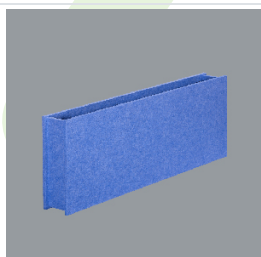

Product: X-LINE SLIGHT L-DOWN LED 4400 MICRO-PRM E 34 830 / L-1134MM S-1,5M

Index: 19.4085.6611.34

Description

Linear luminaire with minimized width. Made of 34 mm wide and 68 mm high aluminum profile. Mounted on slings. Direct light distribution. The optical system is fulfilled by an aperture recessed into the body, facing the end cap. Available opal smooth or microprismatic diffuser made of PMMA. Luminaire in single version. Available colours: anodized aluminum, black (RAL 9005), grey (RAL 9006), white (RAL 9016) or any RAL colour on request. End cap aluminum, painted in the colour of the body. Application of luminaires typically for offices, public spaces, community areas in multi-family buildings. There is the possibility of fitting a luminaire with a sound-absorbing housing.

Mechanical data

| | |
|------------------|---|
| Assembly | surface mounted on slings |
| Material | aluminum |
| Color | RAL 9016 (white) |
| Diffuser | Micro-PRM (micro-prismatic diffuser PMMA) |
| Impact resistant | IK04 |
| Dimensions [mm] | 1134 x 34 x 68 |

A graph of light

Accessories

Index 19.4085.0004.00
Name X-LINE SLIGHT SOUND
ABSORBENT L-1134MM RED

Index 19.4085.0005.00
Name X-LINE SLIGHT SOUND
ABSORBENT L-1134MM BLUE

Index 19.4085.0006.00
Name X-LINE SLIGHT SOUND
ABSORBENT L-1134MM GREY