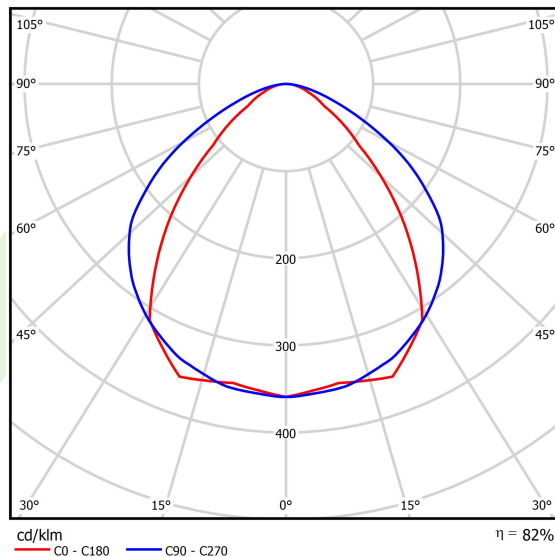

Product: X-LINE SLIGHT L-DOWN LED 4400 MICRO-PRM E 24 830 / L-1134MM S-1,5M

Index: 19.4085.6611.24

Description

Linear luminaire with minimized width. Made of 34 mm wide and 68 mm high aluminum profile. Mounted on slings. Direct light distribution. The optical system is fulfilled by an aperture recessed into the body, facing the end cap. Available opal smooth or microprismatic diffuser made of PMMA. Luminaire in single version. Available colours: anodized aluminum, black (RAL 9005), grey (RAL 9006), white (RAL 9016) or any RAL colour on request. End cap aluminum, painted in the colour of the body. Application of luminaires typically for offices, public spaces, community areas in multi-family buildings. There is the possibility of fitting a luminaire with a sound-absorbing housing.

Product information

Category	Surface mounted luminaires
Family	X-LINE SLIGHT LED
Name	X-LINE SLIGHT L-DOWN LED 4400 MICRO-PRM E 24 830 / L-1134MM S-1,5M
Index	19.4085.6611.24

Light and electrical data

Light source	LED
Luminous flux LED [lm]	4456
LED power [W]	22,8
Luminaire luminous flux [lm]	3631,6
Power of luminaire [W]	25,9
Luminaire's light efficiency [lm/W]	140,2
Color of the light [K]	3000
CRI	>80
SDCM (LED sources)	3
Beam angle [°]	(C0-C180) / (C90-C270) - 86,2° / 111°
Photobiological risk class (IEC/EN 62471)	RG0
Protection against electric shock	I
Protection degree	IP40
Voltage	220..240 V, 50..60 Hz
Lifetime of LED sources [h]	145000
Lx/By	L90/B10
Operating temperature range [°C]	5 ÷ 35
Driver	standard on/off (E)
Power factor cos φ	>0,95
Circuit load capacity	22 (B10), 34 (B16), 33 (C10), 54 (C16)

Mechanical data

Assembly	surface mounted on slings
Material	aluminum
Color	anodised aluminum
Diffuser	Micro-PRM (micro-prismatic diffuser PMMA)
Impact resistant	IK04
Dimensions [mm]	1134 x 34 x 68

A graph of light