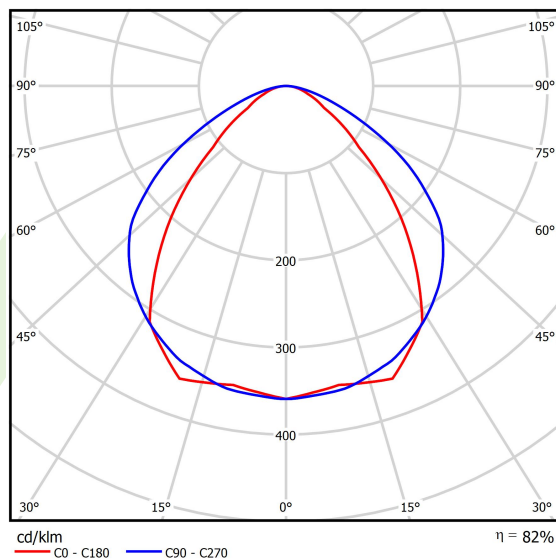

Mechanical data

Assembly	surface mounted on slings
Material	aluminum
Color	RAL 9016 (white)
Diffuser	Micro-PRM (micro-prismatic diffuser PMMA)
Impact resistant	IK04
Dimensions [mm]	1134 x 34 x 68

A graph of light