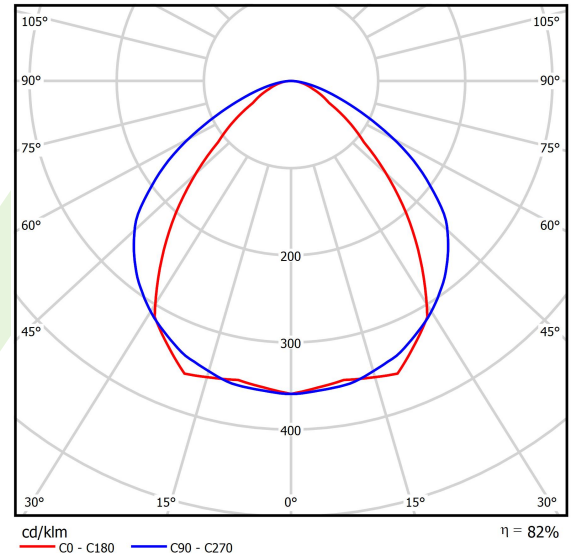

Mechanical data

Assembly	surface mounted on slings
Material	aluminum
Color	anodised aluminum
Diffuser	Micro-PRM (micro-prismatic diffuser PMMA)
Impact resistant	IK04
Weight [kg]	1,91
Dimensions [mm]	1134 x 34 x 68

A graph of light