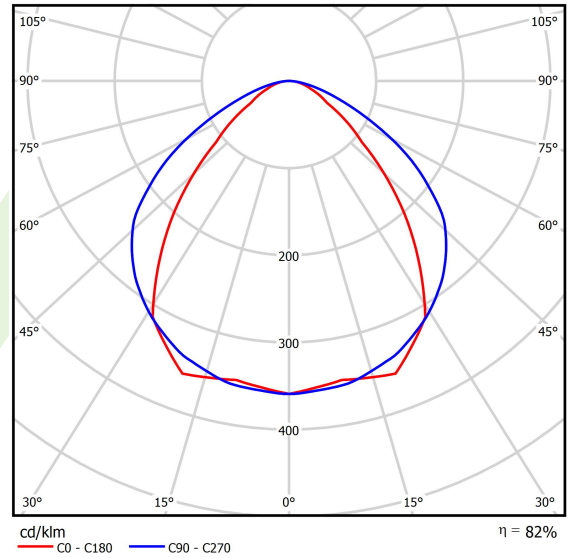

Mechanical data

Assembly	surface mounted on slings
Material	aluminum
Color	anodised aluminum
Diffuser	Micro-PRM (micro-prismatic diffuser PMMA)
Impact resistant	IK04
Weight [kg]	1,91
Dimensions [mm]	1134 x 34 x 68

A graph of light