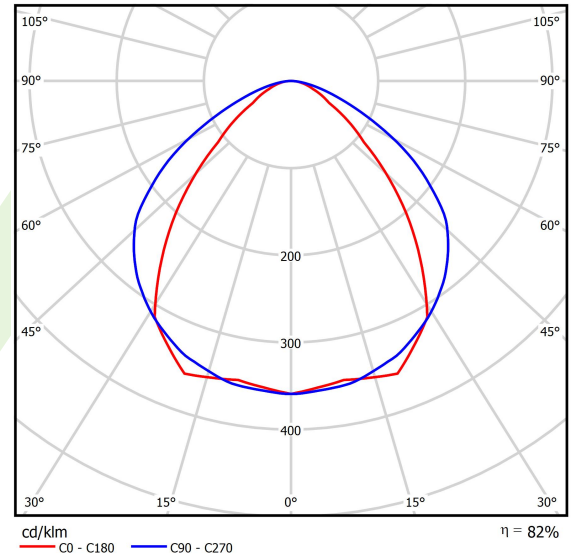

Mechanical data

Assembly	surface mounted on slings
Material	aluminum
Color	anodised aluminum
Diffuser	Micro-PRM (micro-prismatic diffuser PMMA)
Impact resistant	IK04
Weight [kg]	1,91
Dimensions [mm]	1134 x 34 x 68

A graph of light