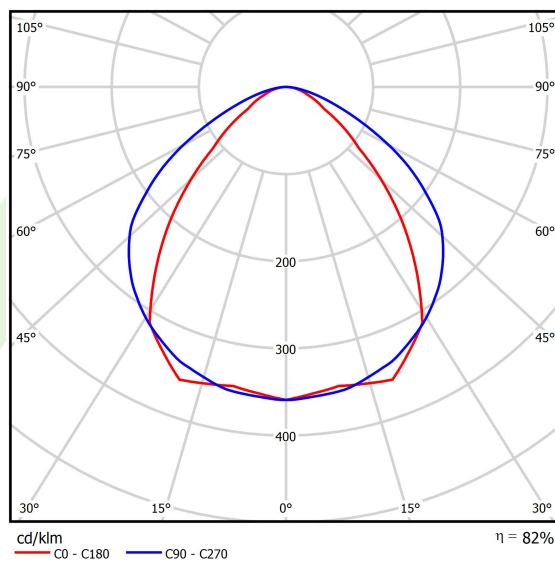

## Light and electrical data

Light source	LED
Luminous flux LED [lm]	3018
LED power [W]	13,8
Luminaire luminous flux [lm]	2459,7
Power of luminaire [W]	15,7
Luminaire's light efficiency [lm/W]	156,7
Color of the light [K]	4000
CRI	>80
SDCM (LED sources)	3
Beam angle [°]	(C0-C180) / (C90-C270) - 86,2° / 111°
Photobiological risk class (IEC/EN 62471)	RG0
Protection against electric shock	I
Protection degree	IP40
Voltage	220..240 V, 50..60 Hz
Lifetime of LED sources [h]	80000
Lx/By	L80/B10
Operating temperature range [°C]	5 ÷ 35
Driver	standard on/off (E)
Power factor cos φ	>0,95
Circuit load capacity	25 (B10), 40 (B16), 39 (C10), 62 (C16)

## A graph of light