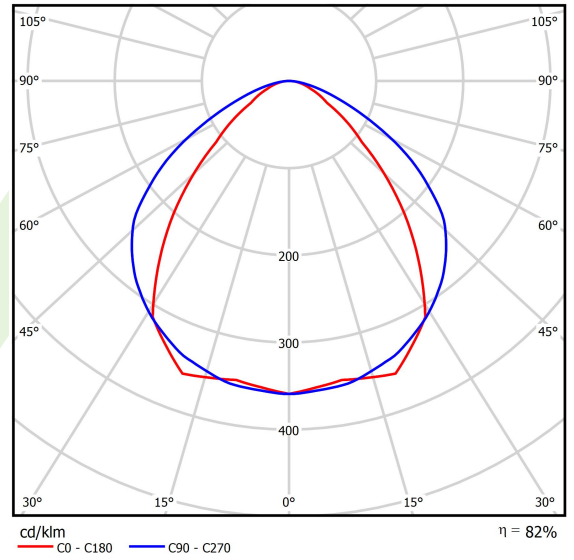

Mechanical data

Assembly	surface mounted on slings
Material	aluminum
Color	RAL 9005 (black)
Diffuser	Micro-PRM (micro-prismatic diffuser PMMA)
Impact resistant	IK04
Weight [kg]	1,72
Dimensions [mm]	1134 x 34 x 68

A graph of light