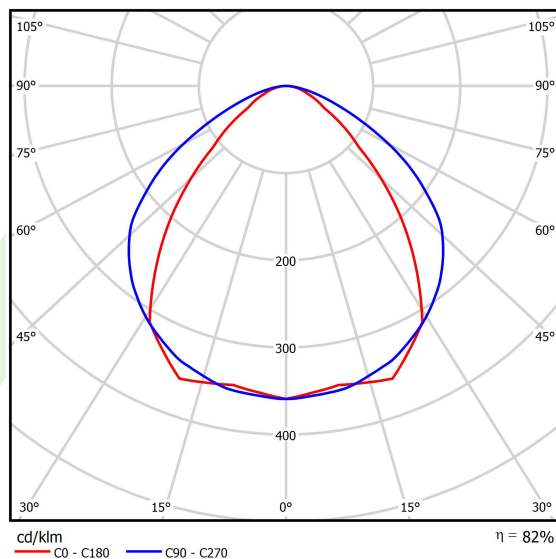

Mechanical data

Assembly	surface mounted on slings
Material	aluminum
Color	RAL 9005 (black)
Diffuser	Micro-PRM (micro-prismatic diffuser PMMA)
Impact resistant	IK04
Dimensions [mm]	1134 x 34 x 68

A graph of light