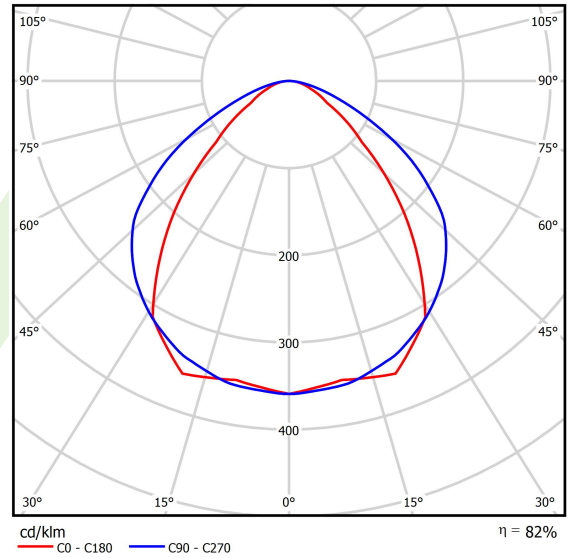

Mechanical data

Assembly	surface mounted on slings
Material	aluminum
Color	RAL 9005 (black)
Diffuser	Micro-PRM (micro-prismatic diffuser PMMA)
Impact resistant	IK04
Weight [kg]	1,72
Dimensions [mm]	1134 x 34 x 68

A graph of light