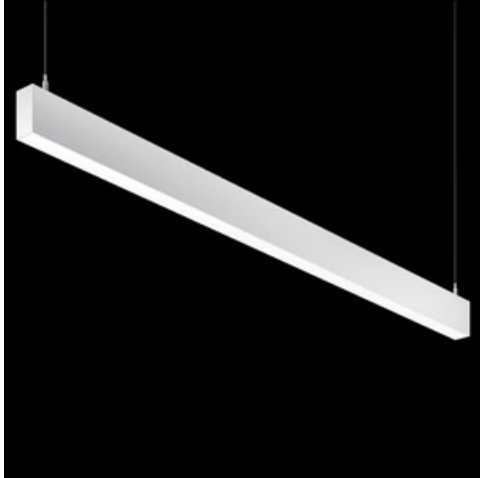

Product: X-LINE SLIGHT L-DOWN LED 2600 MICRO-PRM E 04 840 / L-1134MM S-1,5M

Index: 19.4085.6321.04

Description

Linear luminaire with minimized width. Made of 34 mm wide and 68 mm high aluminum profile. Mounted on slings. Direct light distribution. The optical system is fulfilled by an aperture recessed into the body, facing the end cap. Available opal smooth or microprismatic diffuser made of PMMA. Luminaire in single version. Available colours: anodized aluminum, black (RAL 9005), grey (RAL 9006), white (RAL 9016) or any RAL colour on request. End cap aluminum, painted in the colour of the body. Application of luminaires typically for offices, public spaces, community areas in multi-family buildings. There is the possibility of fitting a luminaire with a sound-absorbing housing.

Product information

Category	Surface mounted luminaires
Family	X-LINE SLIGHT LED
Name	X-LINE SLIGHT L-DOWN LED 2600 MICRO-PRM E 04 840 / L-1134MM S-1,5M
Index	19.4085.6321.04

Light and electrical data

Light source	LED
Luminous flux LED [lm]	3018
LED power [W]	13,8
Luminaire luminous flux [lm]	2459,7
Power of luminaire [W]	15,7
Luminaire's light efficiency [lm/W]	156,7
Color of the light [K]	4000
CRI	>80
SDCM (LED sources)	3
Beam angle [°]	(C0-C180) / (C90-C270) - 86,2° / 111°
Photobiological risk class (IEC/EN 62471)	RG0
Protection against electric shock	I
Protection degree	IP40
Voltage	220..240 V, 50..60 Hz
Lifetime of LED sources [h]	80000
Lx/By	L80/B10
Operating temperature range [°C]	5 ÷ 35
Driver	standard on/off (E)
Power factor cos φ	>0,95
Circuit load capacity	25 (B10), 40 (B16), 39 (C10), 62 (C16)

Mechanical data

Assembly	surface mounted on slings
Material	aluminum
Color	RAL 9005 (black)
Diffuser	Micro-PRM (micro-prismatic diffuser PMMA)
Impact resistant	IK04
Dimensions [mm]	1134 x 34 x 68

A graph of light