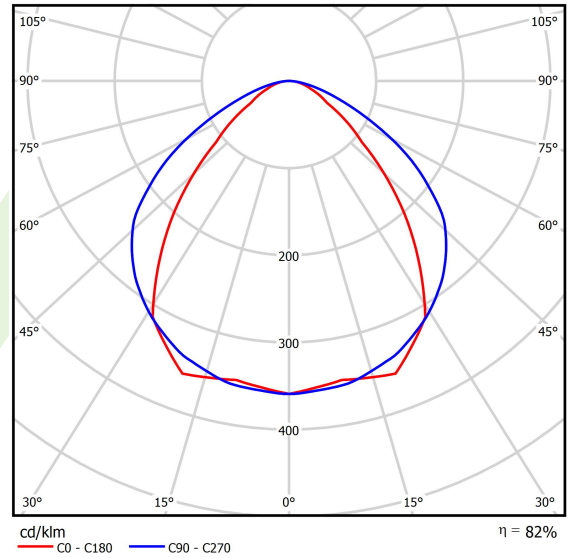

Mechanical data

Assembly	surface mounted on slings
Material	aluminum
Color	RAL 9016 (white)
Diffuser	Micro-PRM (micro-prismatic diffuser PMMA)
Impact resistant	IK04
Weight [kg]	1,9
Dimensions [mm]	1134 x 34 x 68

A graph of light