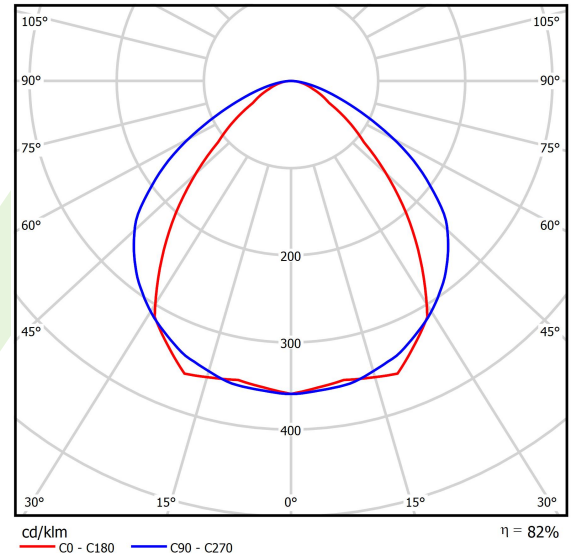

## Light and electrical data

Light source	LED
Luminous flux LED [lm]	2808
LED power [W]	13,8
Luminaire luminous flux [lm]	2288,5
Power of luminaire [W]	15,7
Luminaire's light efficiency [lm/W]	145,8
Color of the light [K]	3000
CRI	>80
SDCM (LED sources)	3
Beam angle [°]	(C0-C180) / (C90-C270) - 86,2° / 111°
Photobiological risk class (IEC/EN 62471)	RG0
Protection against electric shock	I
Protection degree	IP40
Voltage	220..240 V, 50..60 Hz
Lifetime of LED sources [h]	80000
Lx/By	L80/B10
Operating temperature range [°C]	5 ÷ 35
Driver	DIM DALI (EDD)
Power factor cos φ	>0,95
Circuit load capacity	17 (B10), 28 (B16), 26 (C10), 41 (C16)

## A graph of light