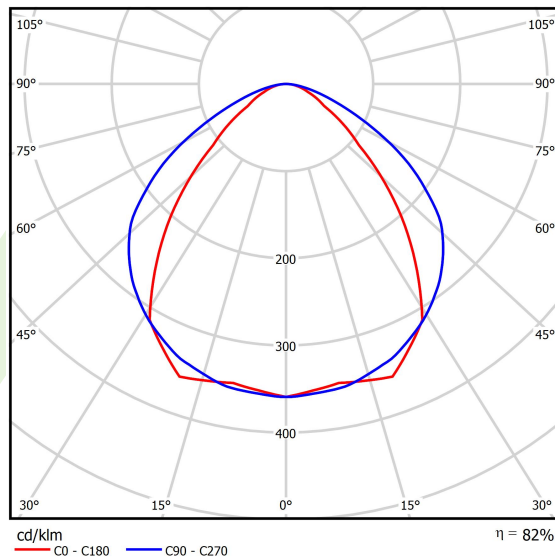

Mechanical data

Assembly	surface mounted on slings
Material	aluminum
Color	anodised aluminum
Diffuser	Micro-PRM (micro-prismatic diffuser PMMA)
Impact resistant	IK04
Dimensions [mm]	1134 x 34 x 68

A graph of light