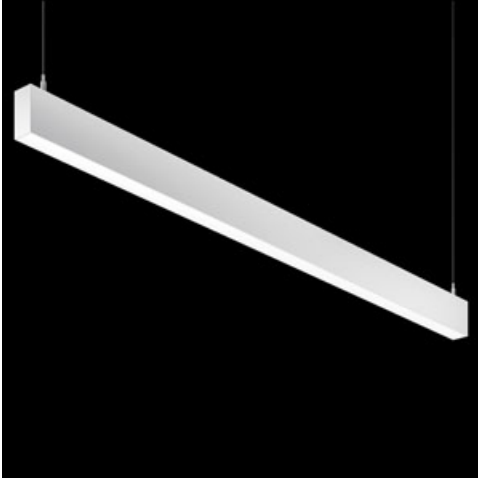

Product: X-LINE SLIGHT L-DOWN LED 2600 MICRO-PRM EDD 24 830 / L-1134MM S-1,5M

Index: 19.4085.6313.24

Description

Linear luminaire with minimized width. Made of 34 mm wide and 68 mm high aluminum profile. Mounted on slings. Direct light distribution. The optical system is fulfilled by an aperture recessed into the body, facing the end cap. Available opal smooth or microprismatic diffuser made of PMMA. Luminaire in single version. Available colours: anodized aluminum, black (RAL 9005), grey (RAL 9006), white (RAL 9016) or any RAL colour on request. End cap aluminum, painted in the colour of the body. Application of luminaires typically for offices, public spaces, community areas in multi-family buildings. There is the possibility of fitting a luminaire with a sound-absorbing housing.

Product information

Category	Surface mounted luminaires
Family	X-LINE SLIGHT LED
Name	X-LINE SLIGHT L-DOWN LED 2600 MICRO-PRM EDD 24 830 / L-1134MM S-1,5M
Index	19.4085.6313.24
EAN	5902107364250

Light and electrical data

Mechanical data

Assembly	surface mounted on slings
Material	aluminum
Color	anodised aluminum
Diffuser	Micro-PRM (micro-prismatic diffuser PMMA)
Impact resistant	IK04
Dimensions [mm]	1134 x 34 x 68

A graph of light