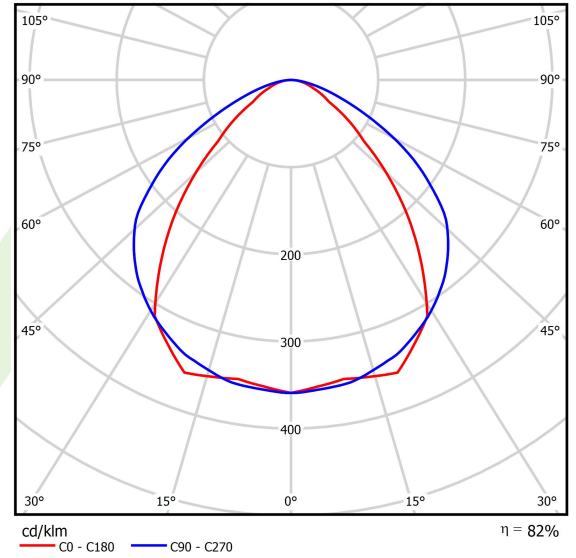

## Light and electrical data

Light source	LED
Luminous flux LED [lm]	2808
LED power [W]	13,8
Luminaire luminous flux [lm]	2288,5
Power of luminaire [W]	15,7
Luminaire's light efficiency [lm/W]	145,8
Color of the light [K]	3000
CRI	>80
SDCM (LED sources)	3
Beam angle [°]	(C0-C180) / (C90-C270) - 86,2° / 111°
Photobiological risk class (IEC/EN 62471)	RG0
Protection against electric shock	I
Protection degree	IP40
Voltage	220..240 V, 50..60 Hz
Lifetime of LED sources [h]	145000
Lx/By	L90/B10
Operating temperature range [°C]	5 ÷ 35
Driver	DIM DALI (EDD)
Power factor cos φ	>0,95
Circuit load capacity	17 (B10), 28 (B16), 26 (C10), 41 (C16)

## A graph of light