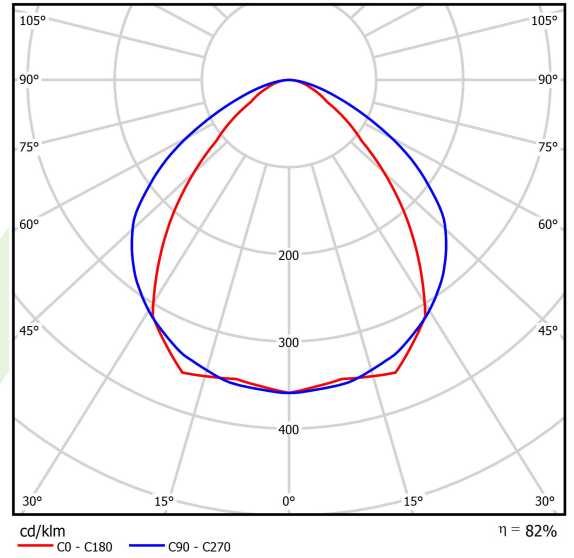

Mechanical data

Assembly	surface mounted on slings
Material	aluminum
Color	RAL 9005 (black)
Diffuser	Micro-PRM (micro-prismatic diffuser PMMA)
Impact resistant	IK04
Dimensions [mm]	1134 x 34 x 68

A graph of light