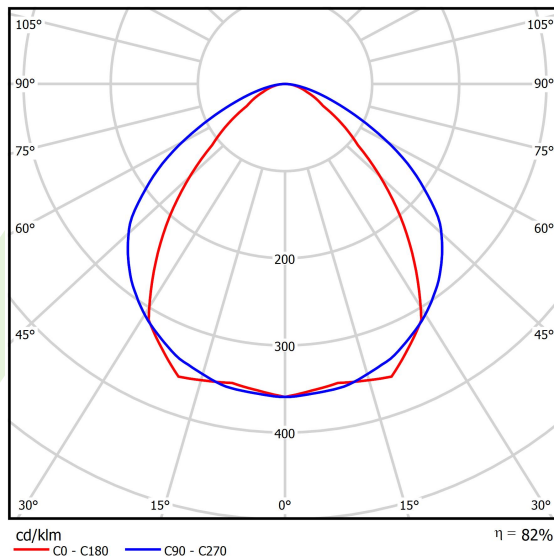

Mechanical data

Assembly	surface mounted on slings
Material	aluminum
Color	RAL 9005 (black)
Diffuser	Micro-PRM (micro-prismatic diffuser PMMA)
Impact resistant	IK04
Dimensions [mm]	572 x 34 x 68

A graph of light