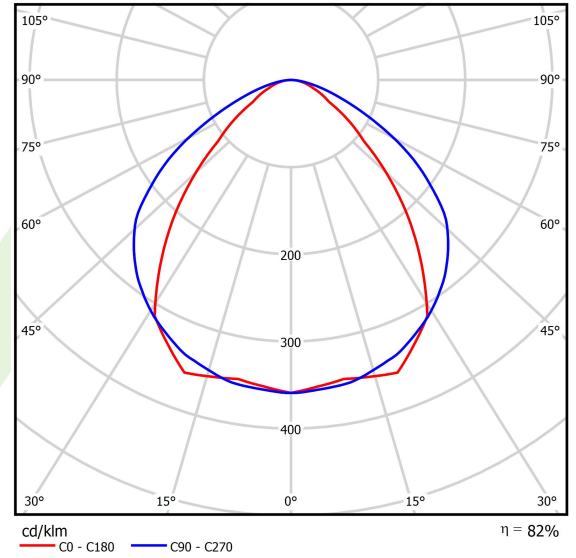

Mechanical data

Assembly	surface mounted on slings
Material	aluminum
Color	anodised aluminum
Diffuser	Micro-PRM (micro-prismatic diffuser PMMA)
Impact resistant	IK04
Dimensions [mm]	572 x 34 x 68

A graph of light