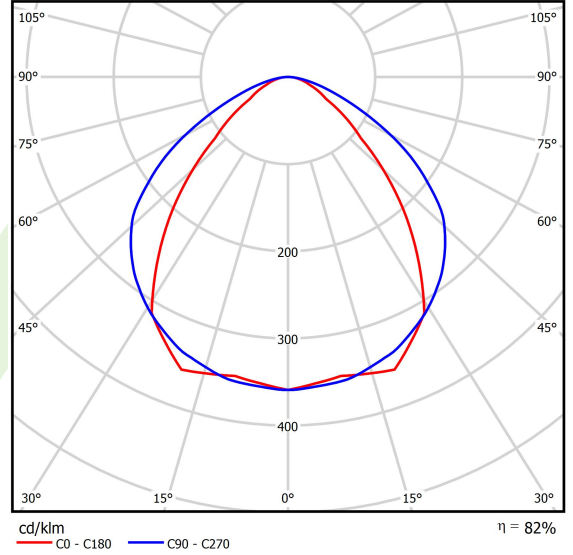

Mechanical data

Assembly	surface mounted on slings
Material	aluminum
Color	RAL 9006 (grey)
Diffuser	Micro-PRM (micro-prismatic diffuser PMMA)
Impact resistant	IK04
Dimensions [mm]	572 x 34 x 68

A graph of light