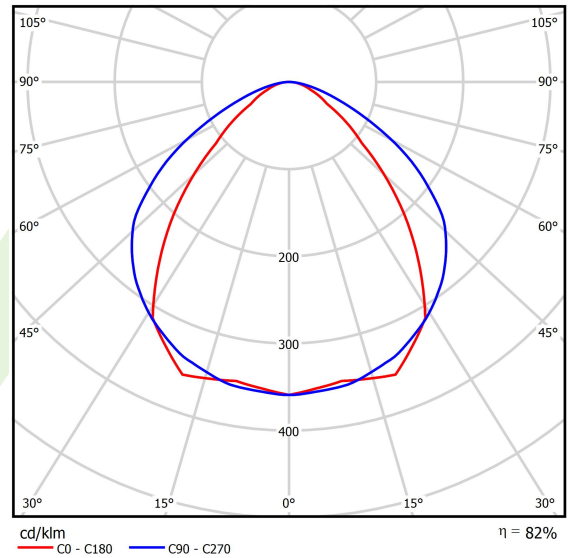

Mechanical data

Assembly	surface mounted on slings
Material	aluminum
Color	RAL 9016 (white)
Diffuser	Micro-PRM (micro-prismatic diffuser PMMA)
Impact resistant	IK04
Dimensions [mm]	572 x 34 x 68

A graph of light