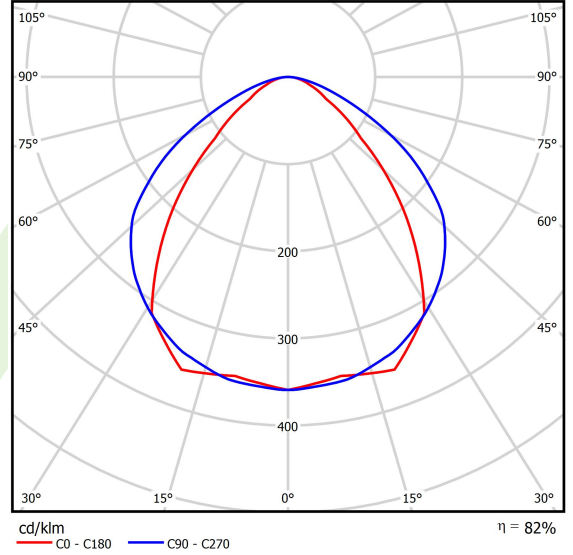

Product: X-LINE SLIGHT L-DOWN LED 1300 MICRO-PRM E 34 830 / L-572MM S-1,5M

Index: 19.4085.5111.34

Description

Linear luminaire with minimized width. Made of 34 mm wide and 68 mm high aluminum profile. Mounted on slings. Direct light distribution. The optical system is fulfilled by an aperture recessed into the body, facing the end cap. Available opal smooth or microprismatic diffuser made of PMMA. Luminaire in single version. Available colours: anodized aluminum, black (RAL 9005), grey (RAL 9006), white (RAL 9016) or any RAL colour on request. End cap aluminum, painted in the colour of the body. Application of luminaires typically for offices, public spaces, community areas in multi-family buildings. There is the possibility of fitting a luminaire with a sound-absorbing housing.

Product information

Category	Surface mounted luminaires
Family	X-LINE SLIGHT LED
Name	X-LINE SLIGHT L-DOWN LED 1300 MICRO-PRM E 34 830 / L-572MM S-1,5M
Index	19.4085.5111.34
EAN	5902107526047

Light and electrical data

Light source	LED
Luminous flux LED [lm]	1403,7
LED power [W]	6,9
Luminaire luminous flux [lm]	1144
Power of luminaire [W]	8,6
Luminaire's light efficiency [lm/W]	133
Color of the light [K]	3000
CRI	>80
SDCM (LED sources)	3
Beam angle [°]	(C0-C180) / (C90-C270) - 86,2° / 111°
Photobiological risk class (IEC/EN 62471)	RG0
Protection against electric shock	I
Protection degree	IP40
Voltage	220..240 V, 50..60 Hz
Lifetime of LED sources [h]	80000
Lx/By	L80/B10
Operating temperature range [°C]	5 ÷ 35
Driver	standard on/off (E)
Power factor cos φ	>0,95
Circuit load capacity	23 (B10), 36 (B16), 35 (C10), 60 (C16)

Mechanical data

Assembly	surface mounted on slings
Material	aluminum
Color	RAL 9016 (white)
Diffuser	Micro-PRM (micro-prismatic diffuser PMMA)
Impact resistant	IK04
Dimensions [mm]	572 x 34 x 68

A graph of light