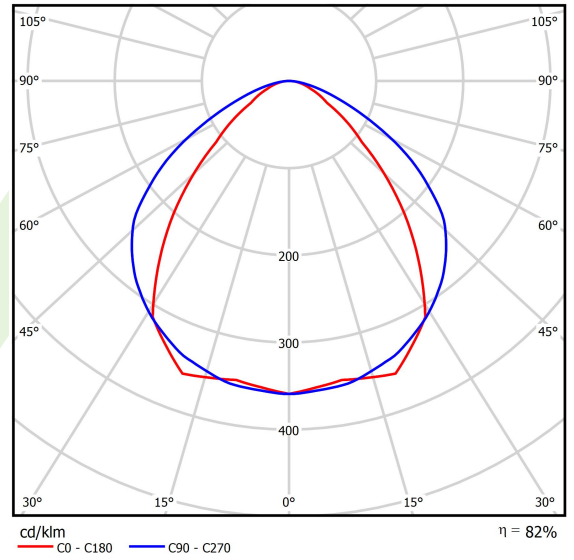

Mechanical data

Assembly	surface mounted on slings
Material	aluminum
Color	anodised aluminum
Diffuser	Micro-PRM (micro-prismatic diffuser PMMA)
Impact resistant	IK04
Weight [kg]	1,9
Dimensions [mm]	572 x 34 x 68

A graph of light