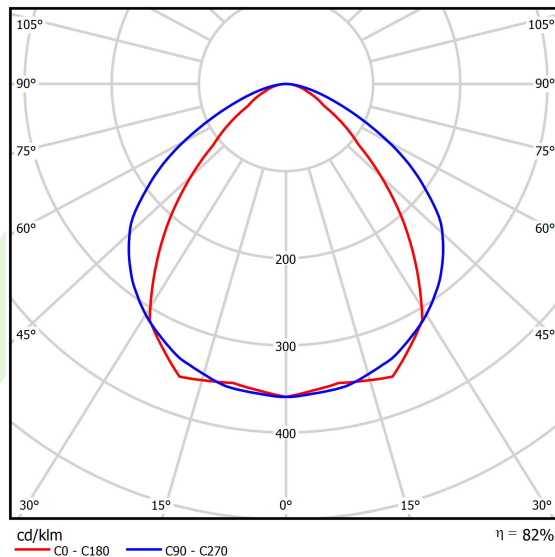

Mechanical data

Assembly	surface mounted on slings
Material	aluminum
Color	RAL 9005 (black)
Diffuser	Micro-PRM (micro-prismatic diffuser PMMA)
Impact resistant	IK04
Dimensions [mm]	572 x 34 x 68

A graph of light