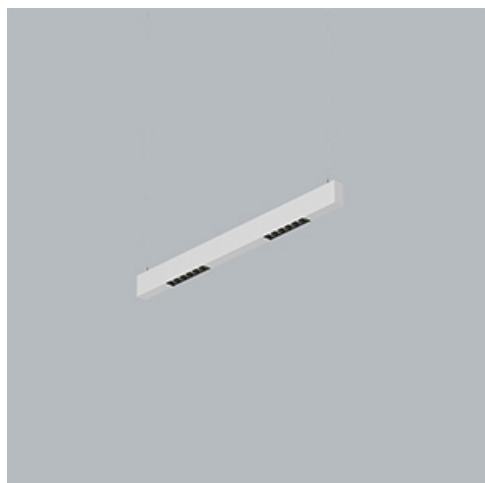

Product: X-LINE SLIGHT LOW UGR L-DOWN LED 1200 LOUVER EDD 24 827-865 / L-800MM S-1,5M TUNABLE WHITE

Index: 19.4084.1153.24

Description

Linear luminaire with minimized width. Made of 34 mm wide and 68 mm high aluminum profile. Mounted on slings. Direct light distribution. The optical system is fulfilled by an anti-glare raster with symmetrical lenses of 45° distribution. Luminaire in single version. Available colours: anodized aluminum, black (RAL 9005), grey (RAL 9006), white (RAL 9016) or any RAL colour on request. End cap aluminum, painted in the colour of the body. Application of luminaires typically for office spaces. The luminaire is equipped with LED modules adjusted to regulate the color temperature of light in the range from 2700 K to 6500 K.

Product information

| | |
|----------|--|
| Category | Surface mounted luminaires |
| Family | X-LINE SLIGHT LOW UGR LED |
| Name | X-LINE SLIGHT LOW UGR L-DOWN LED 1200 LOUVER EDD 24 827-865 / L-800MM S-1,5M TUNABLE WHITE |
| Index | 19.4084.1153.24 |
| EAN | 5902107575908 |

Mechanical data

| | |
|------------------|----------------------------|
| Assembly | surface mounted on slings |
| Material | aluminum |
| Color | anodised aluminum |
| Diffuser | LOUVER (anti-glare louver) |
| Impact resistant | IK04 |
| Dimensions [mm] | 800 x 34 x 68 |