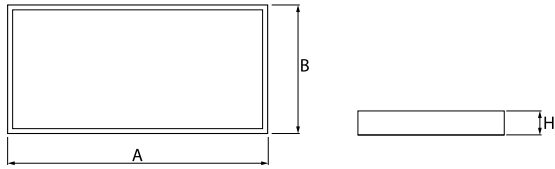

Product: RUBIN CLEAN NO FRAME LED CRI95 10800 MICRO-PRM SH EDD IP65 34 930 / 1174X574MM

Index: 19.4076.1533.34

Description

Luxiona Poland as the only company in Europe has obtained CRI>95 for its luminaires (it provides high level of R9 and R13 that faithfully render the color of blood and tissue). Luminaire recommended for operating theatres - lighting that is applied should faithfully render the color of blood, tissue, and skin (R9 responsible for rendering „deep red” color, and R13 responsible for rendering „light orange” color). Surface mounted luminaire equipped in highly efficient LED panels. Luminaire body made from steel sheet, powder coated in white. Its characteristic feature is lack of aluminum frame what allows to exclude the unwished-for contamination in clean rooms. There are no visible elements joining the diffuser and the luminaire body.

Product information

Category	Clean luminaires CRI95
Family	RUBIN CLEAN NO FRAME LED CRI95
Name	RUBIN CLEAN NO FRAME LED CRI95 10800 MICRO-PRM SH EDD IP65 34 930 / 1174X574MM
Index	19.4076.1533.34
EAN	5902107866938

Light and electrical data

Light source	LED
Luminous flux LED [lm]	11928
LED power [W]	72,6
Luminaire luminous flux [lm]	8743
Power of luminaire [W]	81,3
Luminaire's light efficiency [lm/W]	107,5
Color of the light [K]	3000
CRI	>95
SDCM (LED sources)	3
Beam angle [°]	(C0-C180) / (C90-C270) - 89° / 89°
Photobiological risk class (IEC/EN 62471)	RG0
Protection against electric shock	I
Protection degree	IP65
Voltage	220..240 V, 50..60 Hz
Lifetime of LED sources [h]	100000
Lx/By	L80/B10
Operating temperature range [°C]	5 ÷ 30
Driver	DIM DALI (EDD)
Power factor cos φ	>0,95
Circuit load capacity	7 (B10), 11 (B16), 11 (C10), 17 (C16)

Mechanical data

Assembly	surface mounted on ceiling
Material	steel sheet
Color	RAL 9016 (white)
Diffuser	Micro-PRM SH (micro-prismatic diffuser PMMA with hardened glass)
Impact resistant	IK08
Dimensions [mm]	1174 x 574 x 69