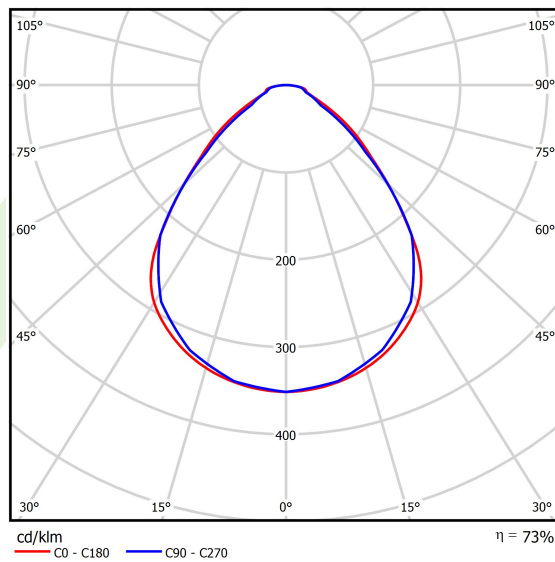

Accessories

Index 6BZBO60980
Name Handle for pane opening