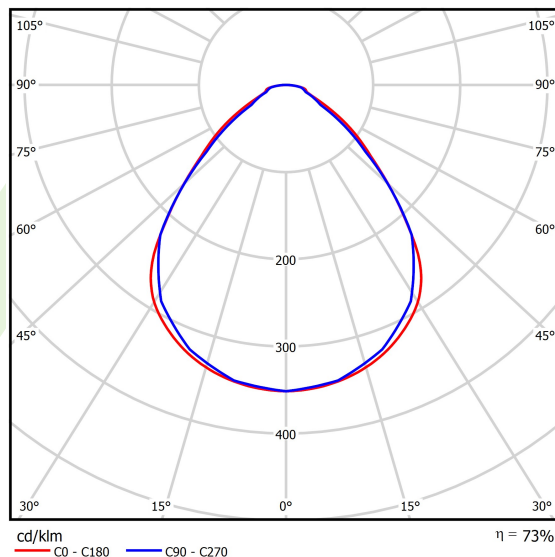

## Light and electrical data

Light source	LED
Luminous flux LED [lm]	8284
LED power [W]	48,4
Luminaire luminous flux [lm]	6072
Power of luminaire [W]	54,2
Luminaire's light efficiency [lm/W]	112
Color of the light [K]	4000
CRI	>95
SDCM (LED sources)	3
Beam angle [°]	(C0-C180) / (C90-C270) - 89° / 89°
Photobiological risk class (IEC/EN 62471)	RG0
Protection against electric shock	I
Protection degree	IP65
Voltage	220..240 V, 50..60 Hz
Lifetime of LED sources [h]	100000
Lx/By	L80/B10
Operating temperature range [°C]	5 ÷ 30
Driver	DIM DALI (EDD)
Power factor cos φ	>0,95
Circuit load capacity	14 (B10), 23 (B16), 22 (C10), 35 (C16)

## A graph of light