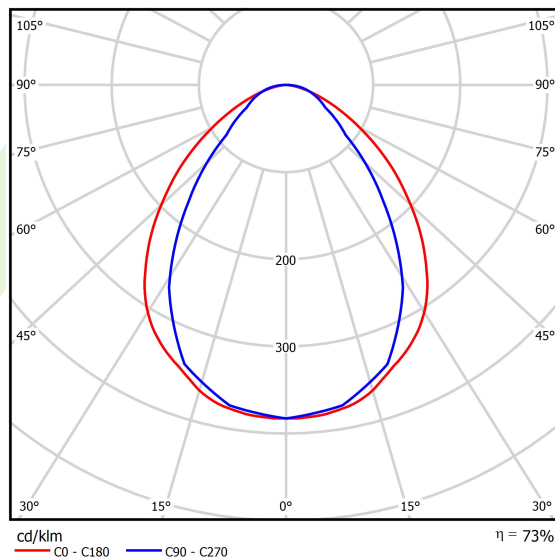

## Light and electrical data

Light source	LED
Luminous flux LED [lm]	12426
LED power [W]	72,6
Luminaire luminous flux [lm]	9133
Power of luminaire [W]	81,3
Luminaire's light efficiency [lm/W]	112,3
Color of the light [K]	4000
CRI	>95
SDCM (LED sources)	3
Beam angle [°]	(C0-C180) / (C90-C270) - 94° / 76°
Photobiological risk class (IEC/EN 62471)	RG0
Protection against electric shock	I
Protection degree	IP65
Voltage	220..240 V, 50..60 Hz
Lifetime of LED sources [h]	100000
Lx/By	L80/B10
Operating temperature range [°C]	5 ÷ 30
Driver	DIM DALI (EDD)
Power factor cos φ	>0,95
Circuit load capacity	7 (B10), 11 (B16), 11 (C10), 17 (C16)

## A graph of light