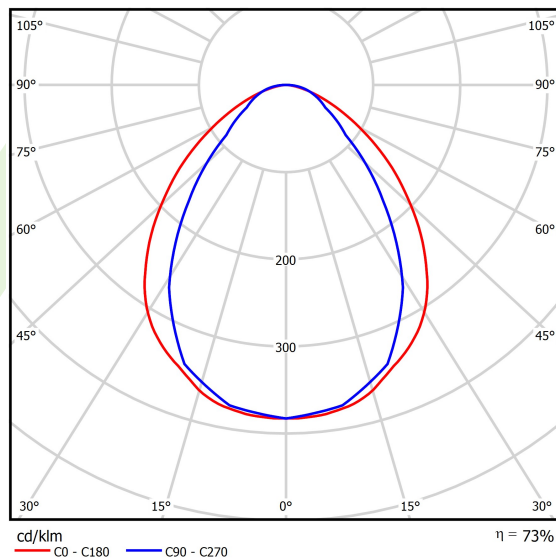

## Light and electrical data

Light source	LED
Luminous flux LED [lm]	12426
LED power [W]	72,6
Luminaire luminous flux [lm]	9133
Power of luminaire [W]	81,3
Luminaire's light efficiency [lm/W]	112,3
Color of the light [K]	4000
CRI	>95
SDCM (LED sources)	3
Beam angle [°]	(C0-C180) / (C90-C270) - 94° / 76°
Photobiological risk class (IEC/EN 62471)	RG0
Protection against electric shock	I
Protection degree	IP65
Voltage	220..240 V, 50..60 Hz
Lifetime of LED sources [h]	100000
Lx/By	L80/B10
Operating temperature range [°C]	5 ÷ 30
Driver	standard on/off (E)
Power factor cos φ	>0,95
Circuit load capacity	12 (B10), 20 (B16), 19 (C10), 31 (C16)

## A graph of light