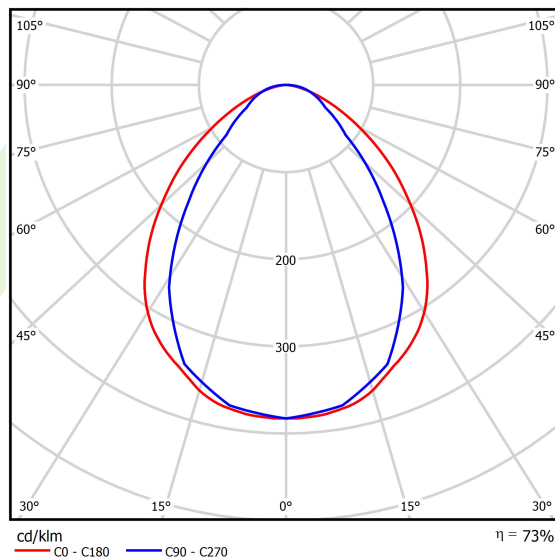

## Light and electrical data

Light source	LED
Luminous flux LED [lm]	7952,6
LED power [W]	48,4
Luminaire luminous flux [lm]	5845
Power of luminaire [W]	54,2
Luminaire's light efficiency [lm/W]	107,8
Color of the light [K]	3000
CRI	>95
SDCM (LED sources)	3
Beam angle [°]	(C0-C180) / (C90-C270) - 94° / 76°
Photobiological risk class (IEC/EN 62471)	RG0
Protection against electric shock	I
Protection degree	IP65
Voltage	220..240 V, 50..60 Hz
Lifetime of LED sources [h]	100000
Lx/By	L80/B10
Operating temperature range [°C]	5 ÷ 30
Driver	DIM DALI (EDD)
Power factor cos φ	>0,95
Circuit load capacity	14 (B10), 23 (B16), 22 (C10), 35 (C16)

## A graph of light