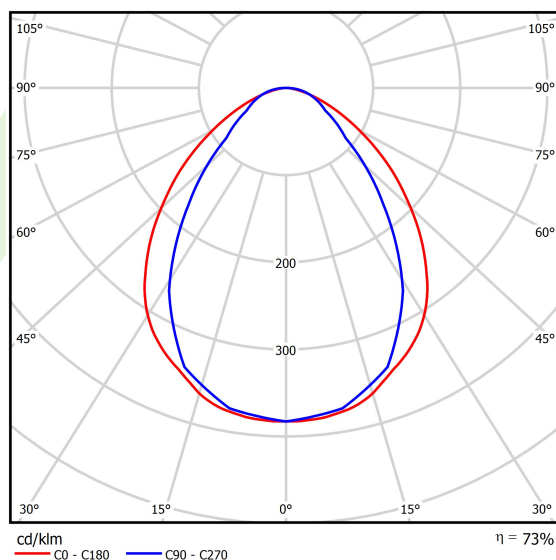

Accessories

Index 6BZBO60980

Name Handle for pane opening