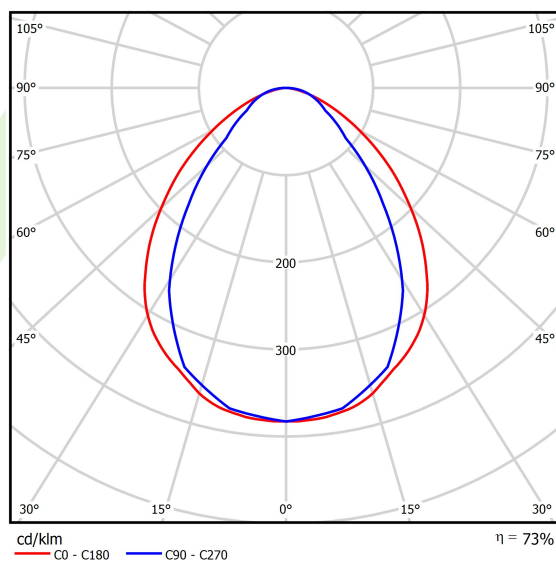

Accessories

Index 6BZBO60980

Name Handle for pane opening