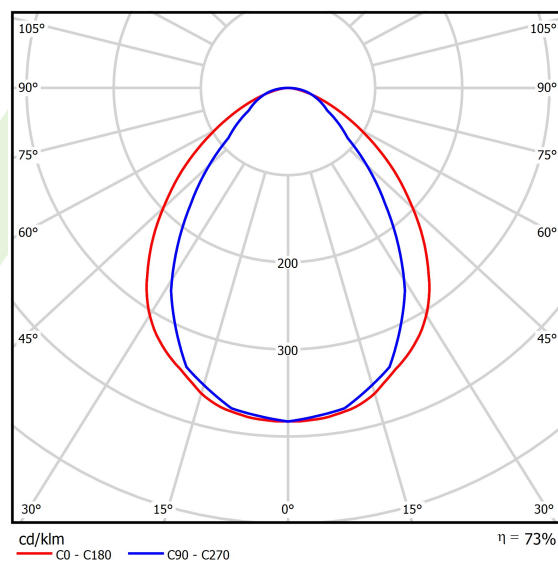

Accessories

Index 6BZBO60980

Name Handle for pane opening