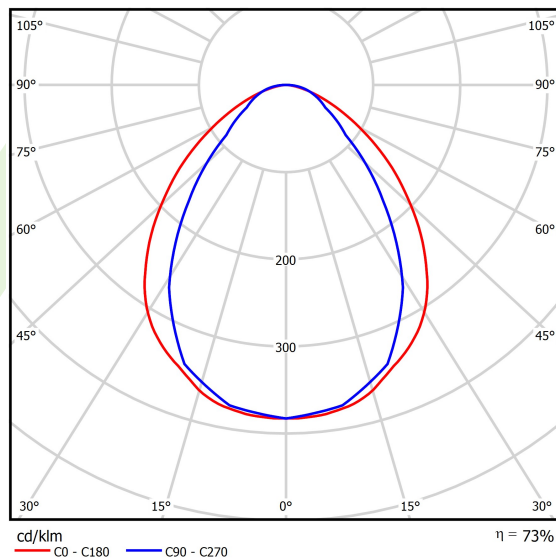

Accessories

Index 6BZBO60980

Name Handle for pane opening