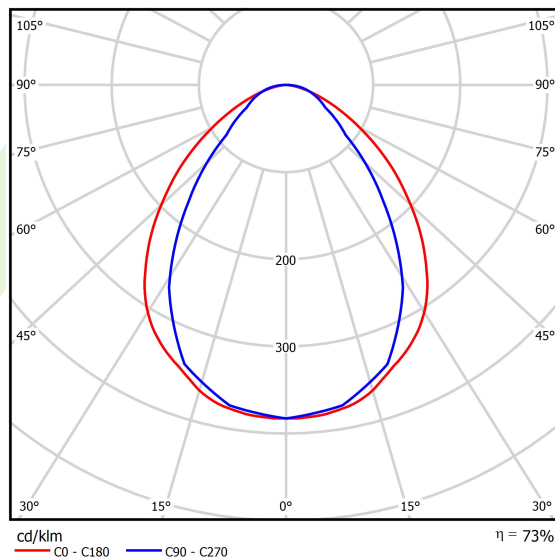

Accessories

Index 6BZBO60980

Name Handle for pane opening