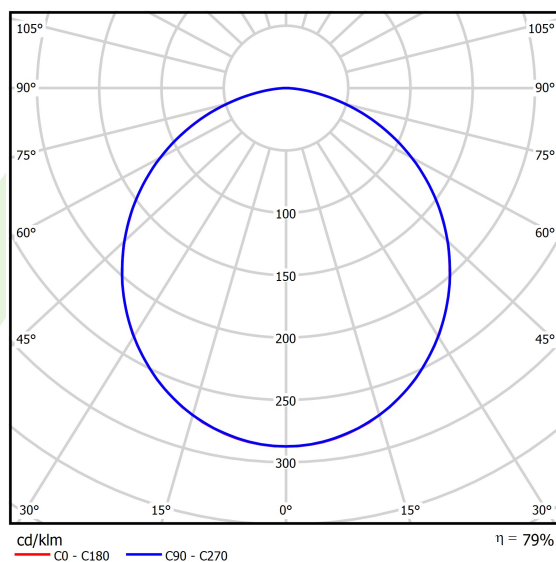

## Light and electrical data

Light source	LED
Luminous flux LED [lm]	9940,8
LED power [W]	60,5
Luminaire luminous flux [lm]	7863
Power of luminaire [W]	67,8
Luminaire's light efficiency [lm/W]	116
Color of the light [K]	3000
CRI	>95
SDCM (LED sources)	3
Beam angle [°]	(C0-C180) / (C90-C270) - 109,6° / 109,6°
Photobiological risk class (IEC/EN 62471)	RG0
Protection against electric shock	I
Protection degree	IP65
Voltage	220..240 V, 50..60 Hz
Lifetime of LED sources [h]	100000
Lx/By	L80/B10
Operating temperature range [°C]	5 ÷ 30
Driver	standard on/off (E)
Power factor cos φ	>0,95
Circuit load capacity	16 (B10), 26 (B16), 23 (C10), 37 (C16)

## A graph of light