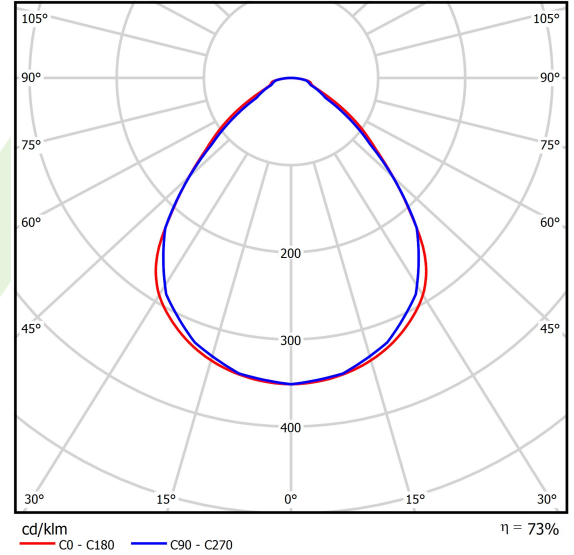

Accessories

Index 6BZBO60980

Name Handle for pane opening