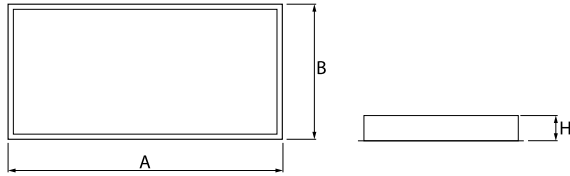

Light and electrical data

Light source	LED
Luminous flux LED [lm]	15905,3
LED power [W]	96,8
Luminaire luminous flux [lm]	11659
Power of luminaire [W]	108,4
Luminaire's light efficiency [lm/W]	107,6
Color of the light [K]	3000
CRI	>95
SDCM (LED sources)	3
Beam angle [°]	(C0-C180) / (C90-C270) - 89° / 89°
Photobiological risk class (IEC/EN 62471)	RG0
Protection against electric shock	I
Protection degree	IP65
Voltage	220..240 V, 50..60 Hz
Lifetime of LED sources [h]	100000
Lx/By	L80/B10
Operating temperature range [°C]	5 ÷ 30
Driver	standard on/off (E)
Power factor cos φ	>0,95
Circuit load capacity	8 (B10), 13 (B16), 11 (C10), 18 (C16)

Mechanical data

Assembly	mounted in module ceilings, as well as plasterboard ceilings
Material	steel sheet
Color	RAL 9016 (white)
Diffuser	Micro-PRM SH (micro-prismatic diffuser PMMA with hardened glass)
Impact resistant	IK08
Dimensions [mm]	1196 x 596 x 76
Mounting hole [mm]	1180 x 580