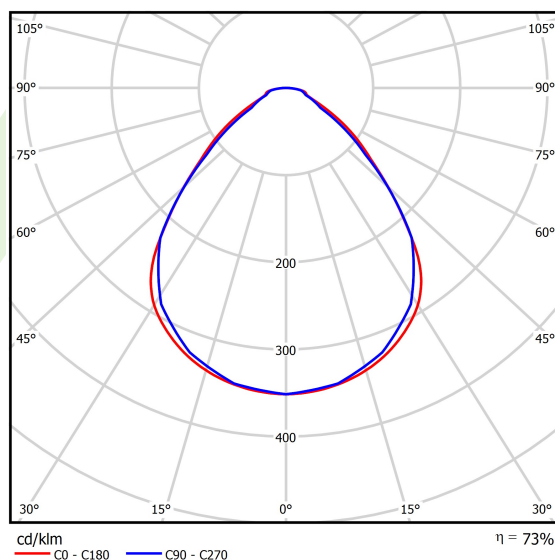

Accessories

Index 6BZBO60980

Name Handle for pane opening