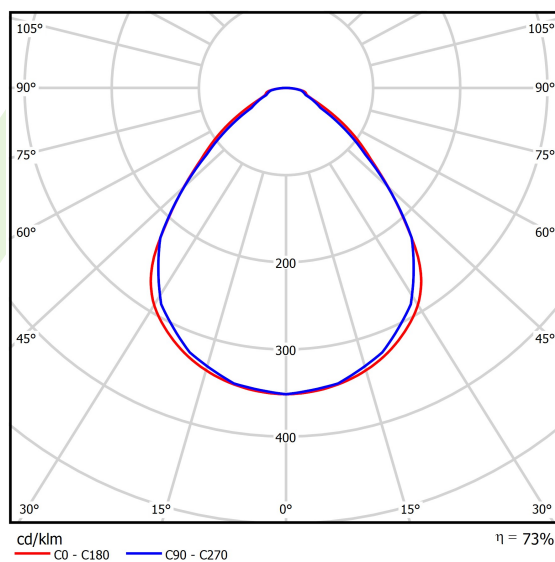

Accessories

Index 6BZBO60980

Name Handle for pane opening